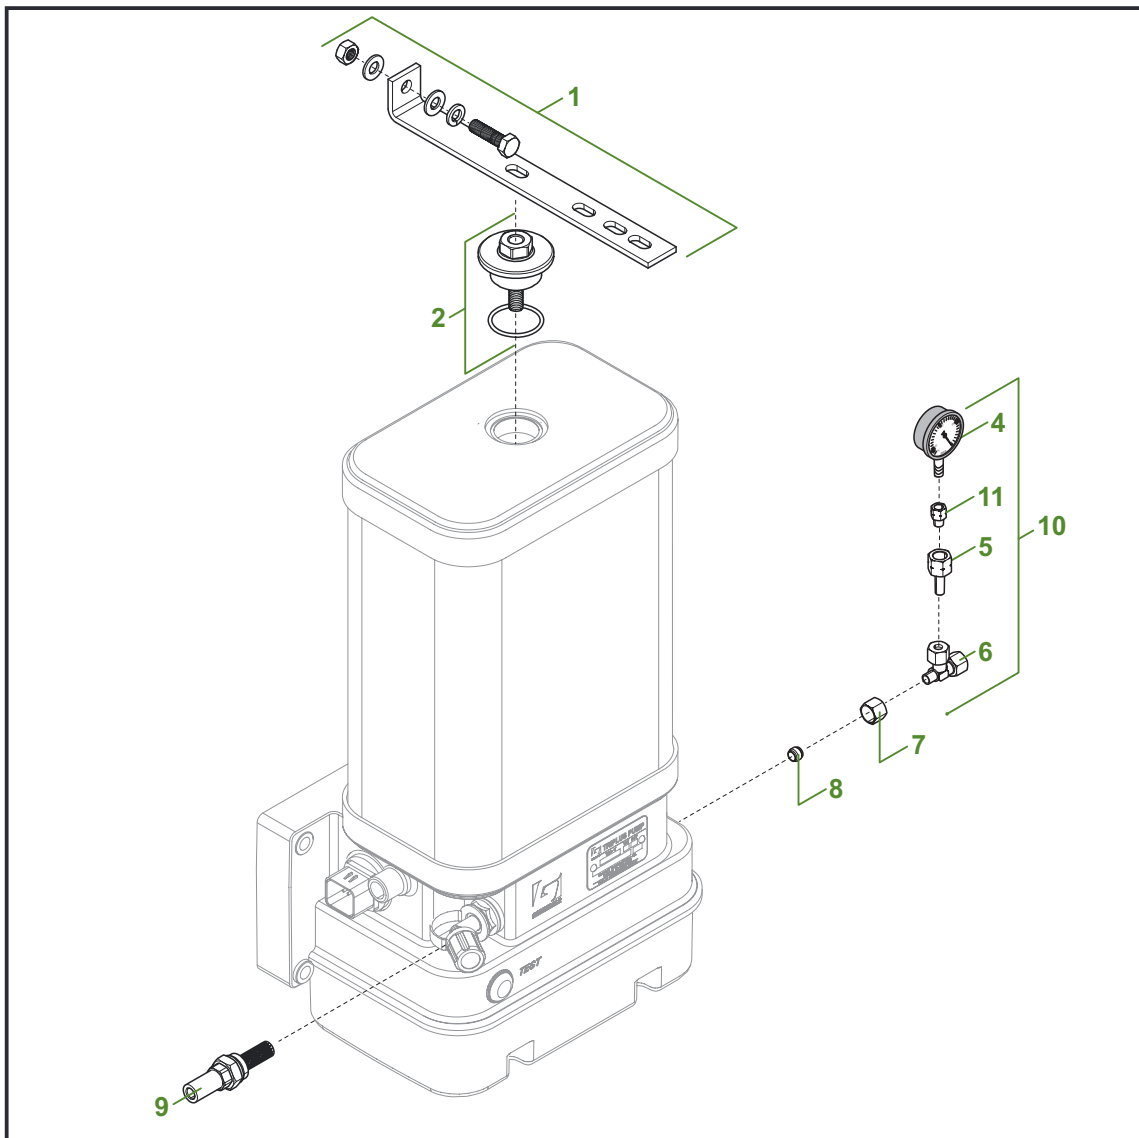

1.32 Optional parts

Pos	Part no.	Description
1	F116961	Bracket kit reservoir
2	F604159	Screw + O-ring 3-4L
	F604158	Screw + O-ring 6-8L
4	F119638	Manometer 0-400 bar G1/4"
	F603000	Manometer 0-400 bar G1/8"
5	F114743	Adapter ø6mm - G1/4"
6	F120891	L-swivel coupling ø6mm
7	F113675	Nut ø6mm - M12x1 (L-type)
8	F113676	Cutting ring ø6mm (L-type)
9	F602134	Grease filter kit M8x1 i/d
10	F202703	Manometer kit with F603000
11	F000527	Adapter G1/8"-G1/4" BR

Release date: February 2023