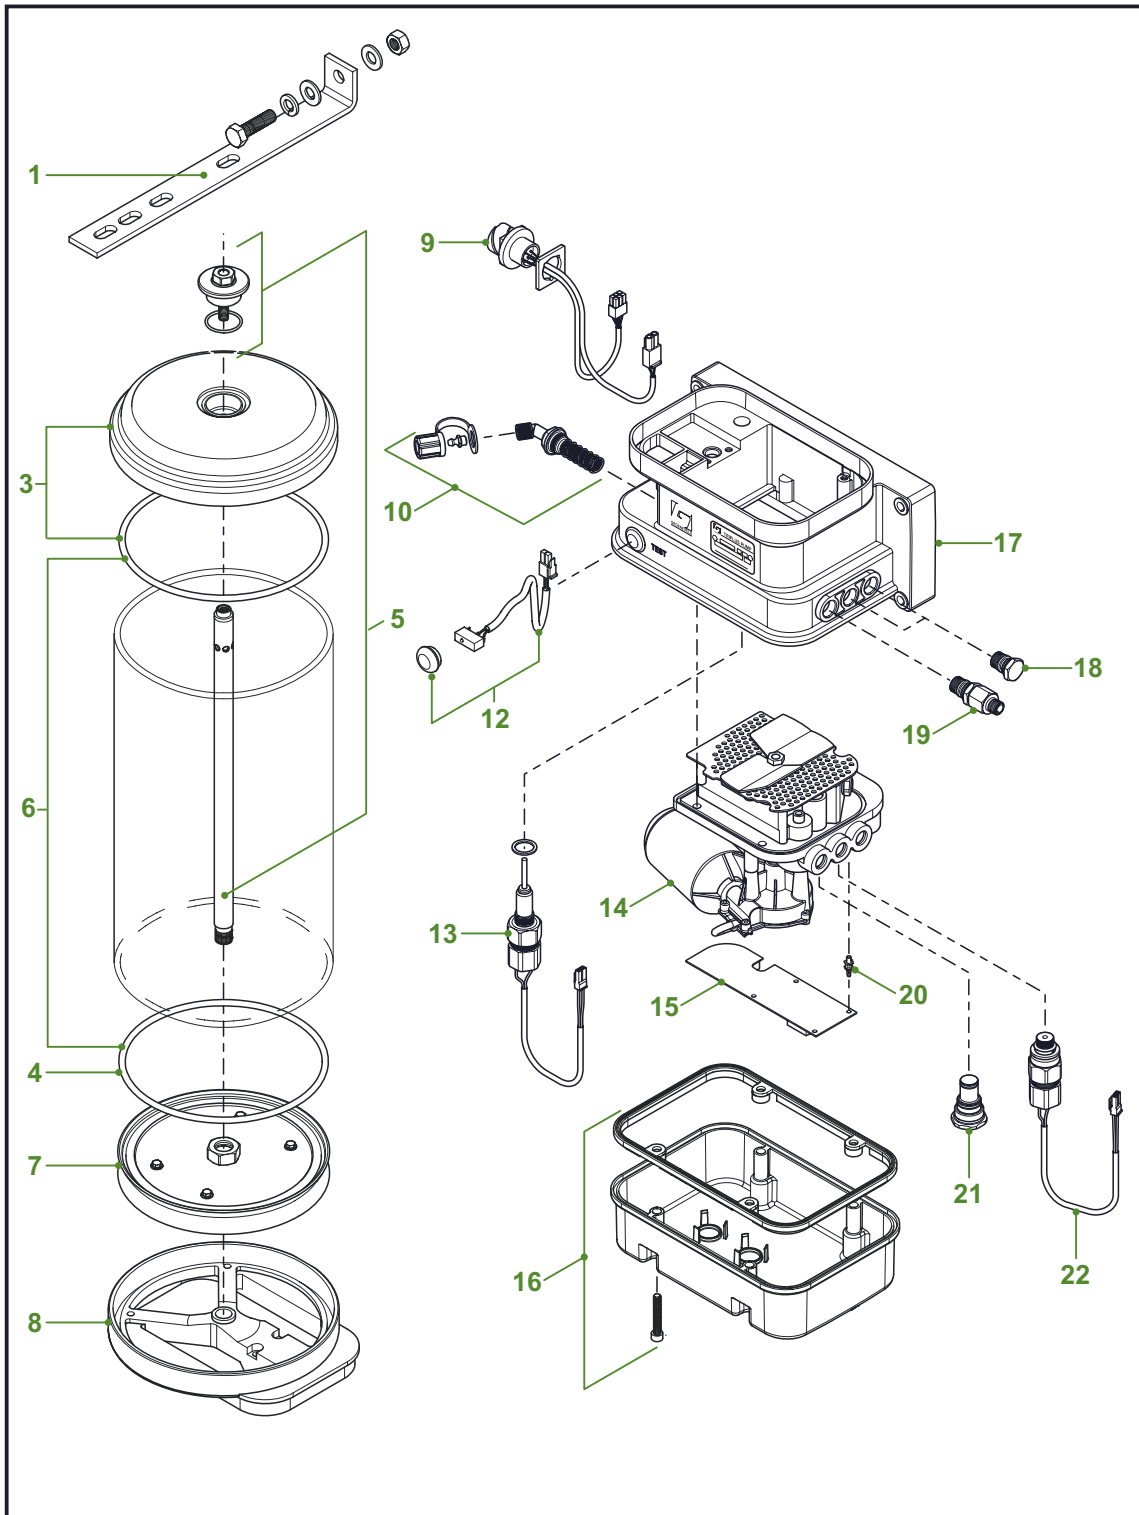

Release date: February 2023

1.30 TriPlus-2 truck pumps 8 litres (expired, replaced by TriPlus-3)

<i>Part no.</i>	<i>Supply voltage</i>	<i>Capacity reservoir</i>	<i>Number of outlets</i>	<i>Grease delivery</i>	<i>Maximum pressure</i>
F116991¹⁾	24 Vdc	8 litres	1	2.5 cc/min	275 bar

<i>Pos</i>	<i>Part no.</i>	<i>Description</i>	<i>Pos</i>	<i>Part no.</i>	<i>Description</i>
1	F116961	Bracket kit reservoir	13	F601390	Low level sensor
3	F605724	Cover + O-ring	14	F115758	Pump unit 24 Vdc
4	F110151	O-ring	15	F212093 ²⁾	Timer exchange kit
5	F121174	Shaft 8 l reservoir	16	F112864	Bottom cover
6	F172535	Reservoir kit 8 litre	17	F112320	Pump body
7	F117029	Follower plate 8 l	18	F112265	Pump outlet plug
8	F117037	Adapter 4 l -> 8 l	19	F113672	Pump outlet M12x1.5
9	F115730	Cable harness	20	F111296	Timer clip
10	F118171	Grease filter kit	21	F112264	Plug
12	F170210	Test switch kit	22	F115726	Pressure switch 300bar

¹⁾ These numbers are no longer available, please use TriPlus-3

²⁾ Original timers no longer available this kit replaces the F117099 / F115738 timers