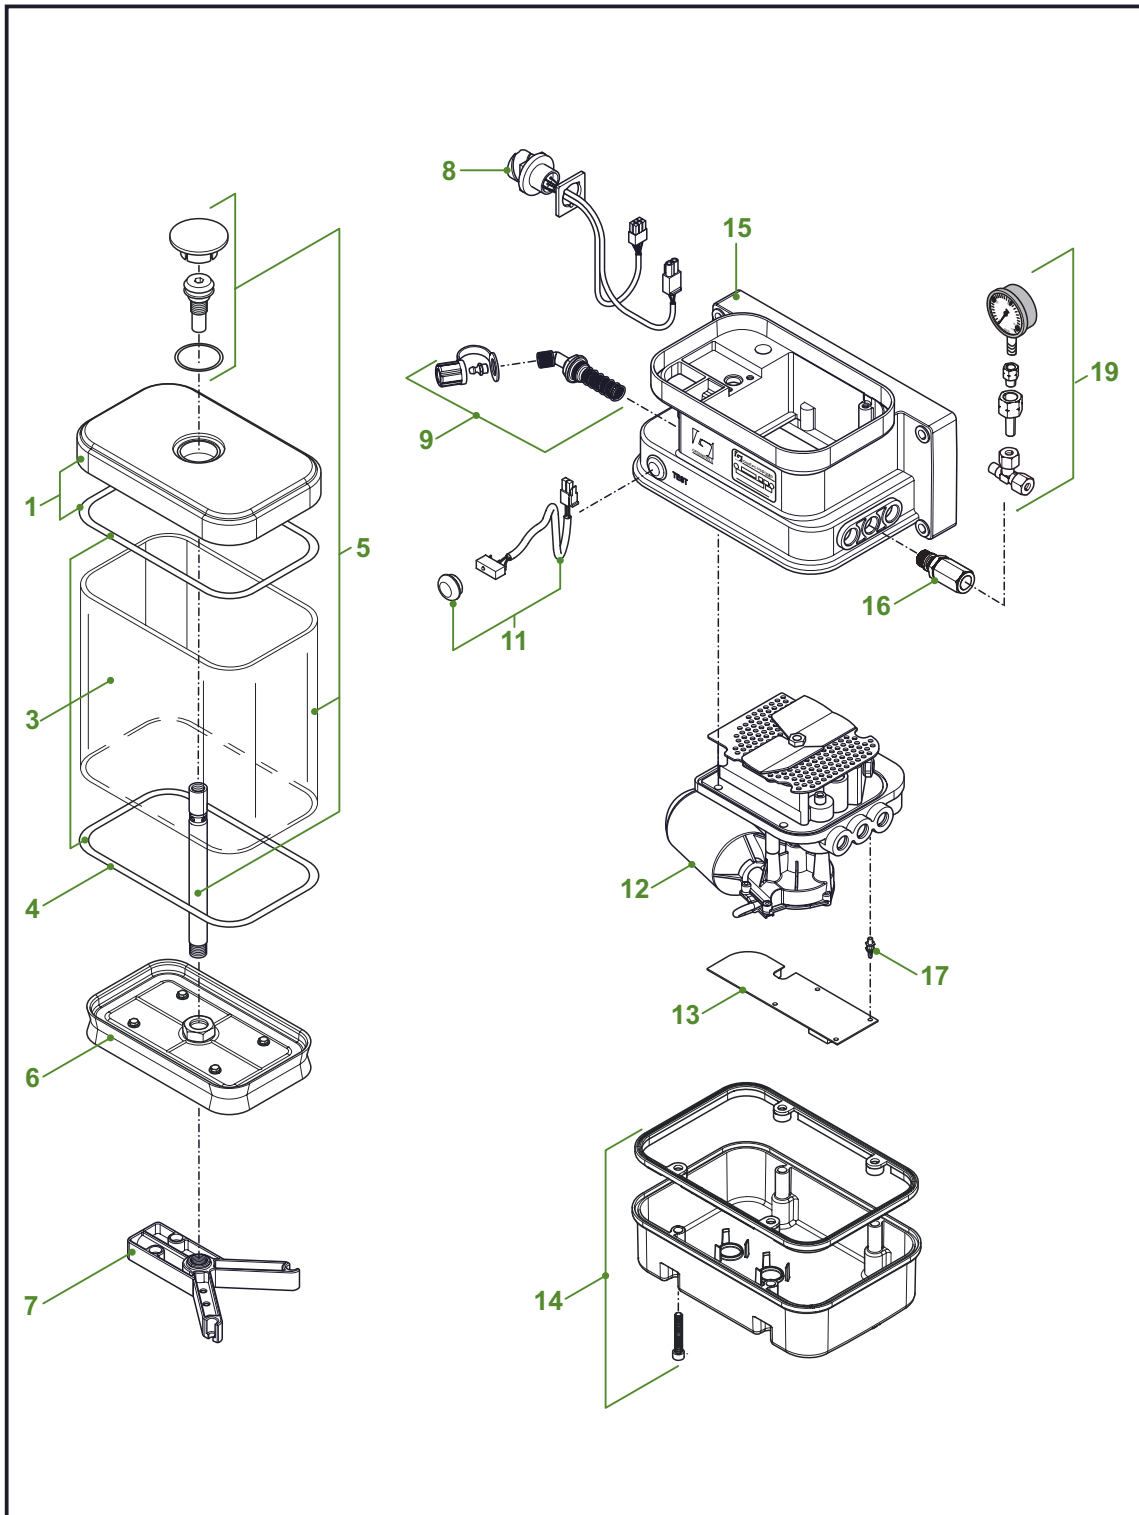

Release date: February 2023

1.31 OnePlus-1 pumps 2 - 3 litres (Expired replaced by OnePlus-2)

<i>Part no.</i>	<i>Supply voltage</i>	<i>Capacity reservoir</i>	<i>Number of outlets</i>	<i>Grease delivery</i>	<i>Maximum pressure</i>
F123149	12 Vdc	2 litres	1	2.5 cc/min	275 bar
F114577	24 Vdc	2 litres	1	2.5 cc/min	275 bar
F123495 ¹⁾	24 Vdc	2 litres	1	2.5 cc/min	275 bar
F123491	12 Vdc	3 litres	1	2.5 cc/min	275 bar
F123490	24 Vdc	3 litres	1	2.5 cc/min	275 bar

<i>Pos</i>	<i>Part no.</i>	<i>P/n old</i>	<i>Description</i>	<i>Pos</i>	<i>Part no.</i>	<i>P/n old</i>	<i>Description</i>
1	F112915	-	Cover Inc. O-ring	11	F170210	-	Test switch kit
3	F124261	-	Reservoir kit 2 litre	12	F123151	-	Pump unit 12 Vdc
	F124262	-	Reservoir kit 3 litre		F121027	-	Pump unit 24 Vdc
4	F111856	89301	O-ring	13	F121026	-	Timer 12 / 24 Vdc
5	F121177	88901	Shaft kit 2 l reservoir	14	F112864	87701	Bottom cover
	F121173	-	Shaft kit 3 l reservoir	15	F122235	-	Pump body
6	F112862	89001	Follower plate 1.5 - 3l	16	F121996	-	Pump outlet M14x1.5
7	F115745		Support kit	17	F111296	88301	Timer clip
8	F124263	-	Cable harness	19	F202703	-	Manometer kit
9	F118171	-	Grease filter kit				

¹⁾ Pump excluding grease