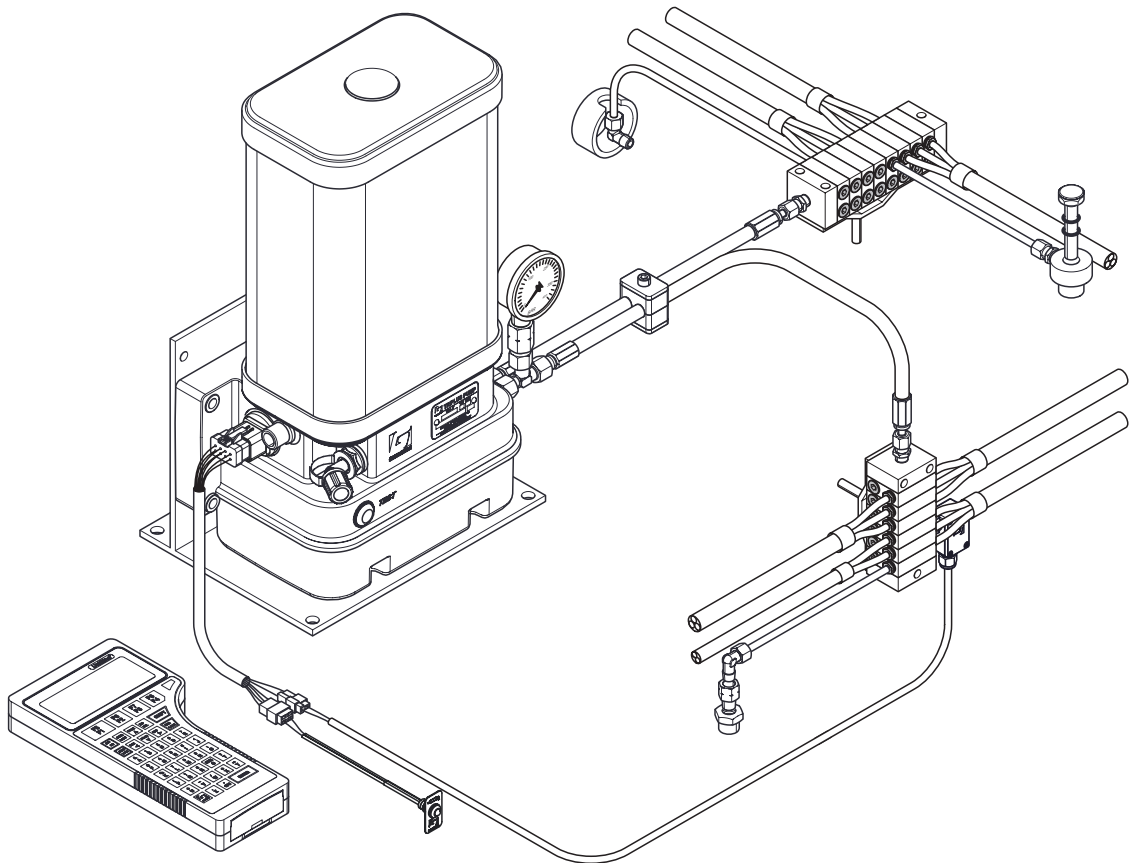

Release date: February 2023

2. ELECTRICAL PARTS

Release date: February 2023

Release date: February 2023

2.1 Electrical parts

<i>Pos</i>	<i>Part no.</i>	<i>Description</i>
1	F108680	BreakAlube-2 / OnePlus / TriPlus-2 cable harness 8-core / 7 meter / ADR
	F123132	BreakAlube-2 / OnePlus / TriPlus-2 cable harness 8-core / 9 meter / ADR
	F123744	BreakAlube-2 / OnePlus / TriPlus-2 cable harness 8-core / 15 meter / ADR
	F108688	TriPlus-2 cable harness 2-core / 12 meter / trailer
2	F114443	BreakAlube-2 / OnePlus / TriPlus-2 connector kit 8-core
3	F129671	BreakAlube-2 / TriPlus-2 -> BreakAlube-3 / TriPlus-3 cable
4	F129142	BreakAlube-3 / TriPlus-3 cable harness 7-core / 7 meter / truck
	F129827	BreakAlube-3 / TriPlus-3 cable harness 7-core / 15 meter / truck
	F129775	TriPlus-3 / EcoPlus cable harness 3-core / 7 meter / trailer
	F129143	TriPlus-3 / EcoPlus cable harness 5-core / 7 meter / trailer
	F606029	OnePlus-2 / EcoPlus cable harness 8-core / 5 meter
	F604708	GPA/OnePlus-2 / EcoPlus cable harness 8-core / 10 meter
	F123728	OnePlus-2 / EcoPlus cable harness 8-core / 15 meter
5	F127305	BreakAlube-3 / TriPlus-3 / OnePlus-2 / EcoPlus connector kit 8-core Tyco
6	F106633	Cable harness
7	F113015	Cover flat plate sleeve
8	F113014	Flat plate sleeve
9	F175119	Switch 24 Vdc on/off
10	F112769	Bulb 12 Vdc
	F116127	Bulb 24 Vdc
11	F175122	Text window
12	F112842	Lamp cover yellow
13	F105891	LED yellow
14	F120306	Text plate LED
15	F636333	GPO block switch harness
16	F636331	GPA+/GPO internal harness
17	F635425	GPA internal harness