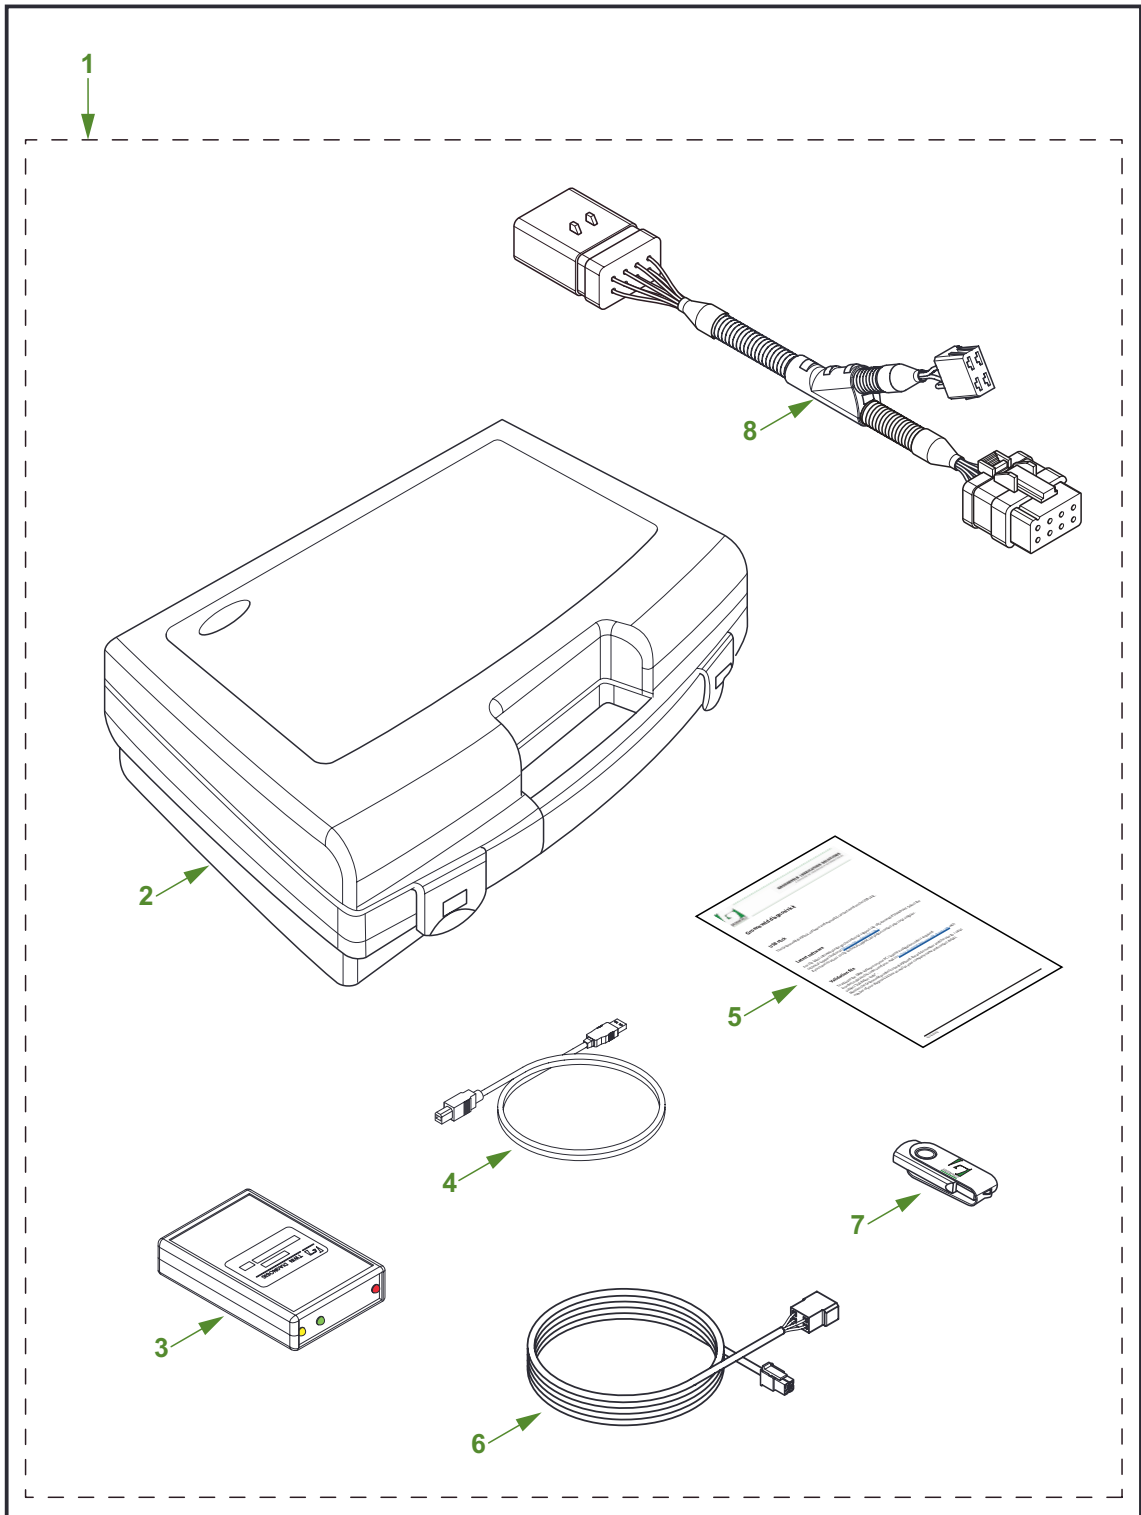

Release date: February 2023

4.2 PC-GINA kit TriPlus-3 / BreakAlube-3 / OnePlus-2

<i>Pos</i>	<i>Part no.</i>	<i>Description</i>
1	F601976	PC-GINA kit TriPlus-3 / BrealAlube-3
2	F121605	Diagnosis case
3	F124299	Diagnosis interface
4	F124309	USB cable
5	F603607	Diagnosis kit instruction
6	F124311	Data cable PC-GINA
7	F603603	USB PC-GINA
-	F601890	PC-GINA TriPlus-3,BreakAlube-3 and OnePlus-2 license
8	F124310	Y-cable TriPlus-3 / BreakAlube-3 / Twin-3 / OnePlus-2

Release date: February 2023