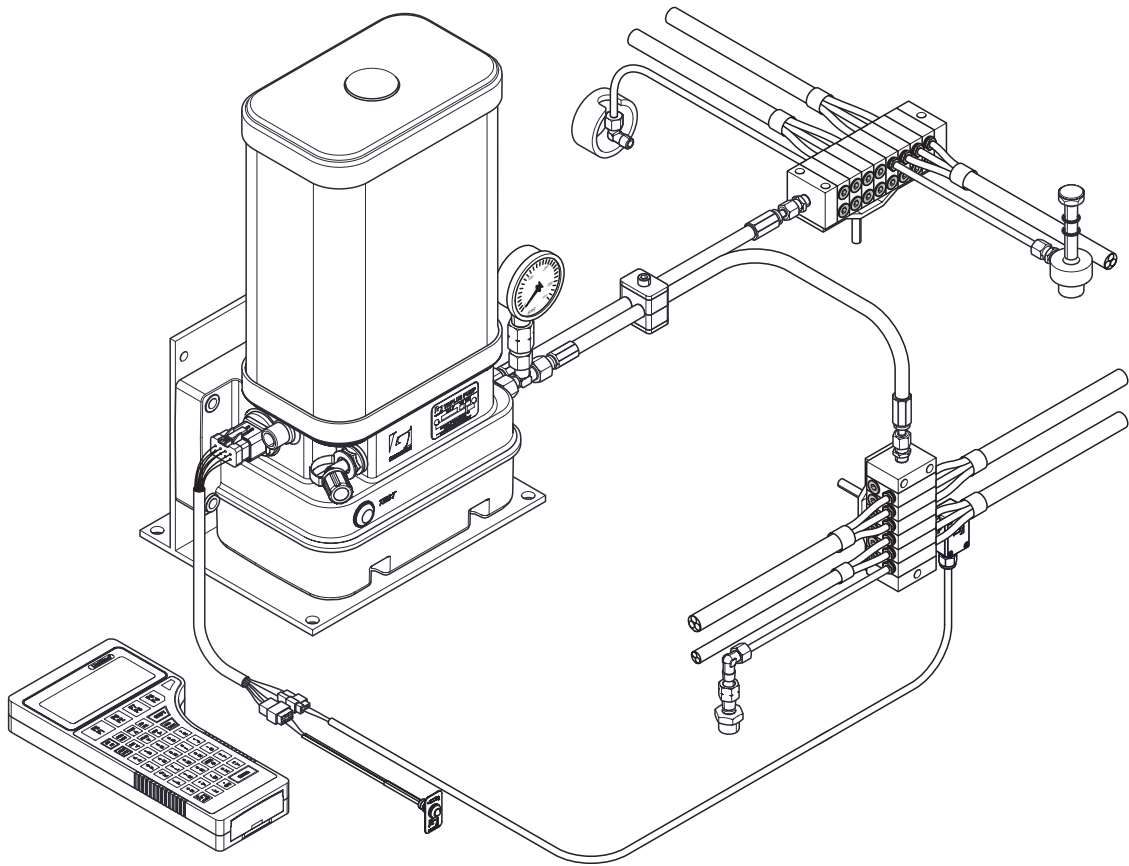

3. BLOCKS

Release date: February 2023