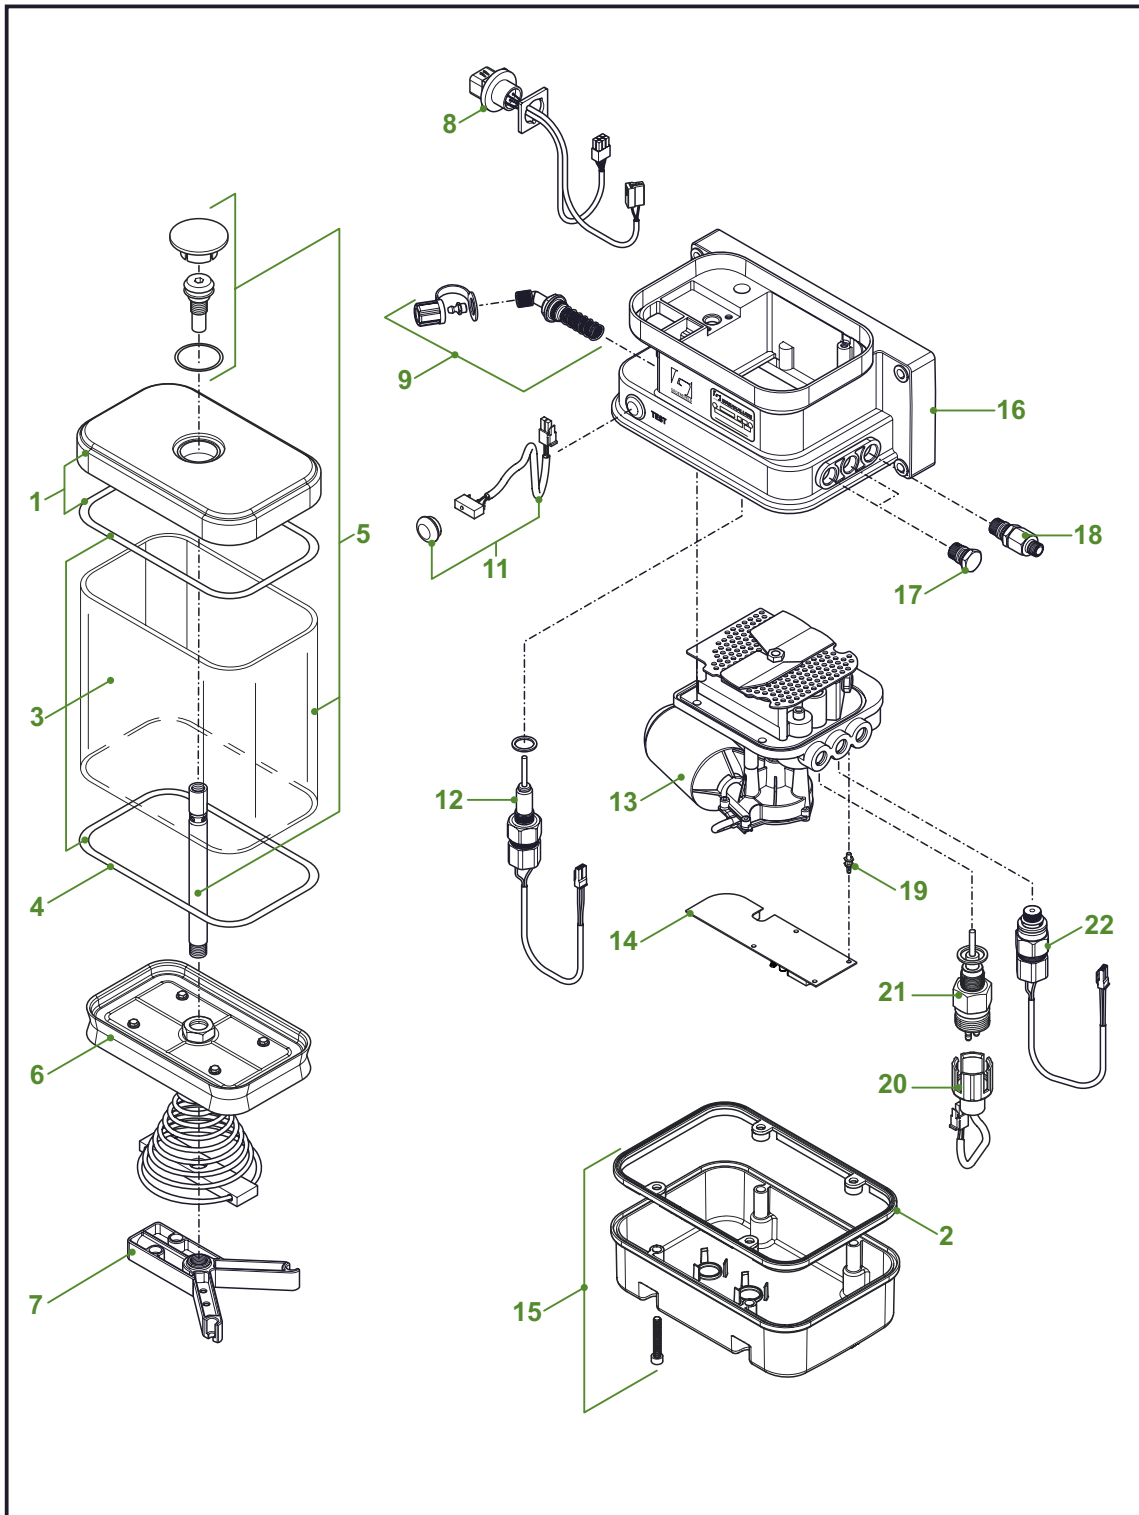

Release date: February 2023

1.25 BreakAlube-3 hammer pumps 4 litres

Part no.	Supply voltage	Capacity reservoir	Number of outlets	Grease delivery	Maximum pressure
F129096 ¹⁾	12 Vdc	4 litres	1	4 cc/min	275 bar
F129072 ¹⁾	24 Vdc	4 litres	1	4 cc/min	275 bar
F129095 ²⁾	24 Vdc	4 litres	1	4 cc/min	275 bar

Pos	Part no.	Description	Pos	Part no.	Description
1	F112915	Cover Inc. O-ring	13	F600581	Pump unit 12 Vdc
2	F120711	Gasket bottom cover		F129105	Pump unit 24 Vdc
3	F172548	Reservoir 4 litre	14	F130186	Timer 12 / 24 Vdc
4	F111856	O-ring	15	F112864	Bottom cover
5	F121160	Shaft kit 4 l reservoir	16	F112320	Pump body
6	F127230	Follower plate 4 l	17	F112265	Pump outlet plug
7	F115745	Support kit	18	F113672	Pump outlet M12x1.5
8	F129103	Cable harness	19	F111296	Timer clip
9	F118171	Grease filter kit	20	F129115	Cable harness
11	F170210	Test switch kit	21	F120571	Pressure switch 20 bar
12	F601391	Low level sensor	22	F129108	Relief valve 300 bar

¹⁾ Pump including grease.

²⁾ Pump excluding grease.

ATTENTION !

You can NOT extend the BreakAlube pump with a progressive divider block(s), because the type of grease (addition with copper) is used for the hammerlube.