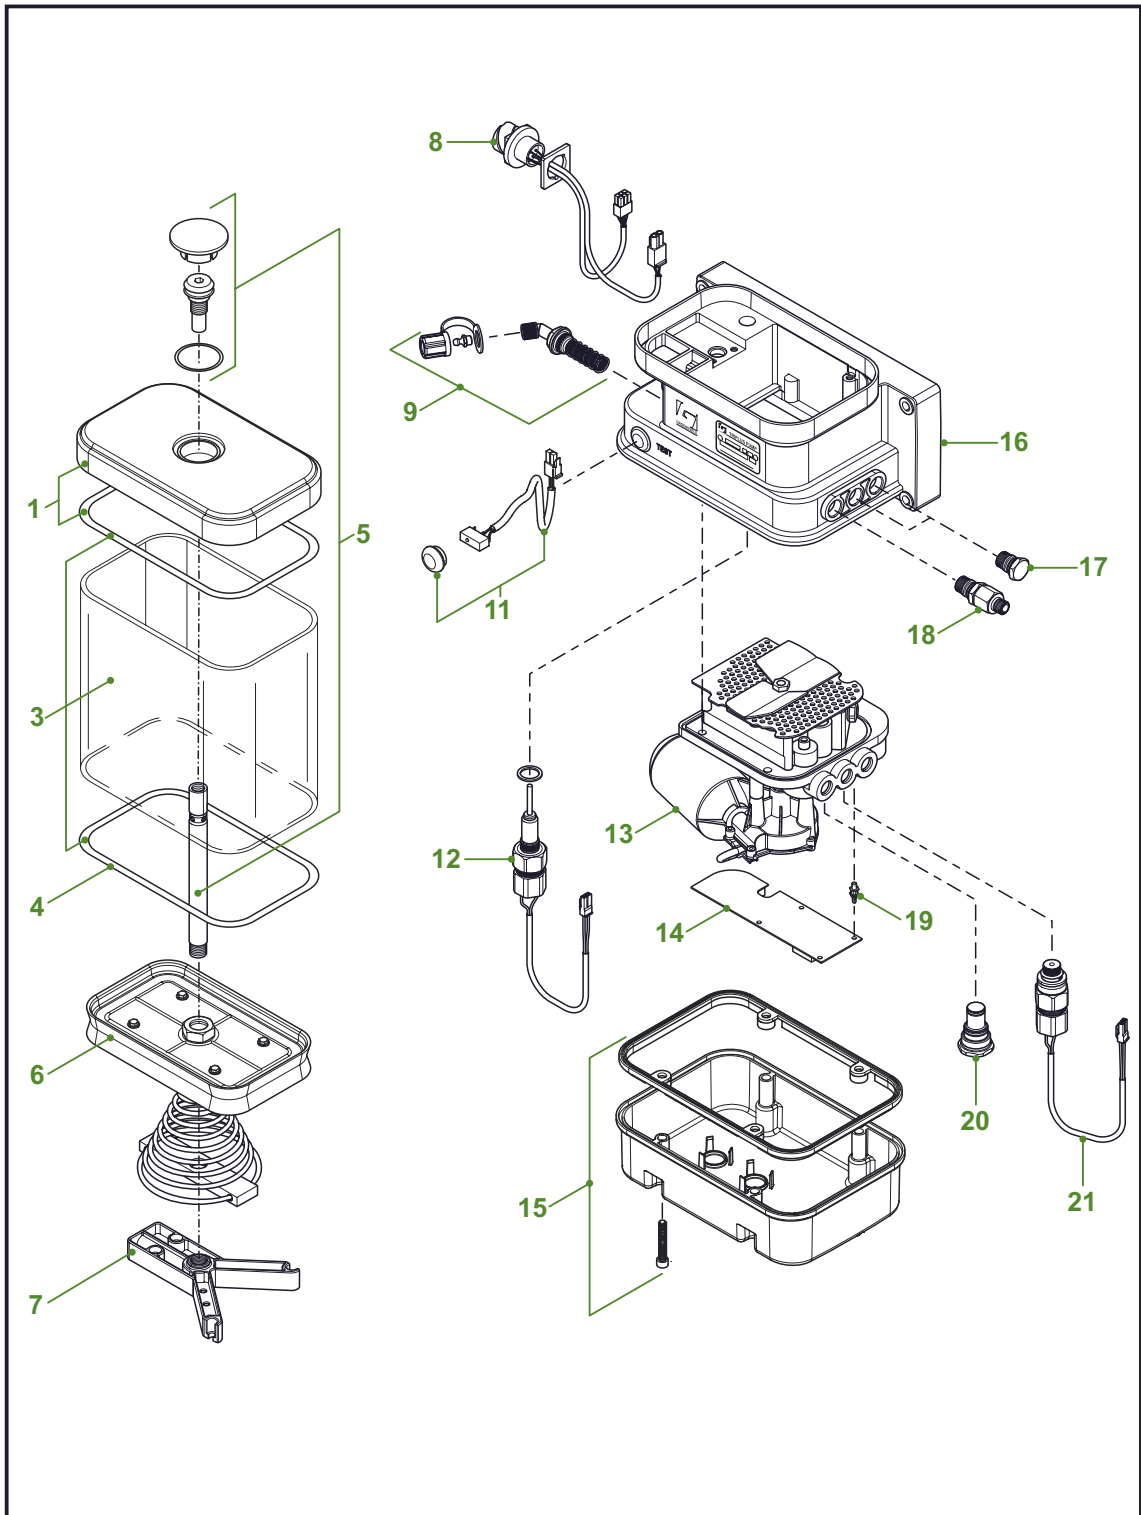

Release date: February 2023

1.29 TriPlus-2 trailer pumps 1.5 - 4 litres (expired, replaced by TriPlus-3)

<i>Part no.</i>	<i>Supply voltage</i>	<i>Capacity reservoir</i>	<i>Number of outlets</i>	<i>Grease delivery</i>	<i>Maximum pressure</i>
F113641¹⁾	24 Vdc	3 litres	1	2.5 cc/min	275 bar

<i>Pos</i>	<i>Part no.</i>	<i>Description</i>	<i>Pos</i>	<i>Part no.</i>	<i>Description</i>
1	F103256	Cover	12	F115728	Low level sensor
2	F000715	O-ring	13	F115758	Pump unit 24 Vdc
3	F172547	Reservoir kit 3 litre	14	F212094²⁾	Timer exchange kit
4	F111856	O-ring	15	F112864	Bottom cover
5	F121173	Shaft kit 3 l reservoir	16	F112320	Pump body
6	F112862	Follower plate 1.5 - 3 l	17	F112265	Pump outlet plug
7	F115745	Support kit	18	F113672	Pump outlet M12x1.5
8	F115730	Cable harness	19	F111296	Timer clip
9	F118171	Grease filter kit	20	F112264	Plug
11	F170210	Test switch kit	21	F115726	Pressure switch 300bar

¹⁾ These numbers are no longer available, please use TriPlus-3

²⁾ Original timers no longer available this kit replaces the F117099 / F115738 timers