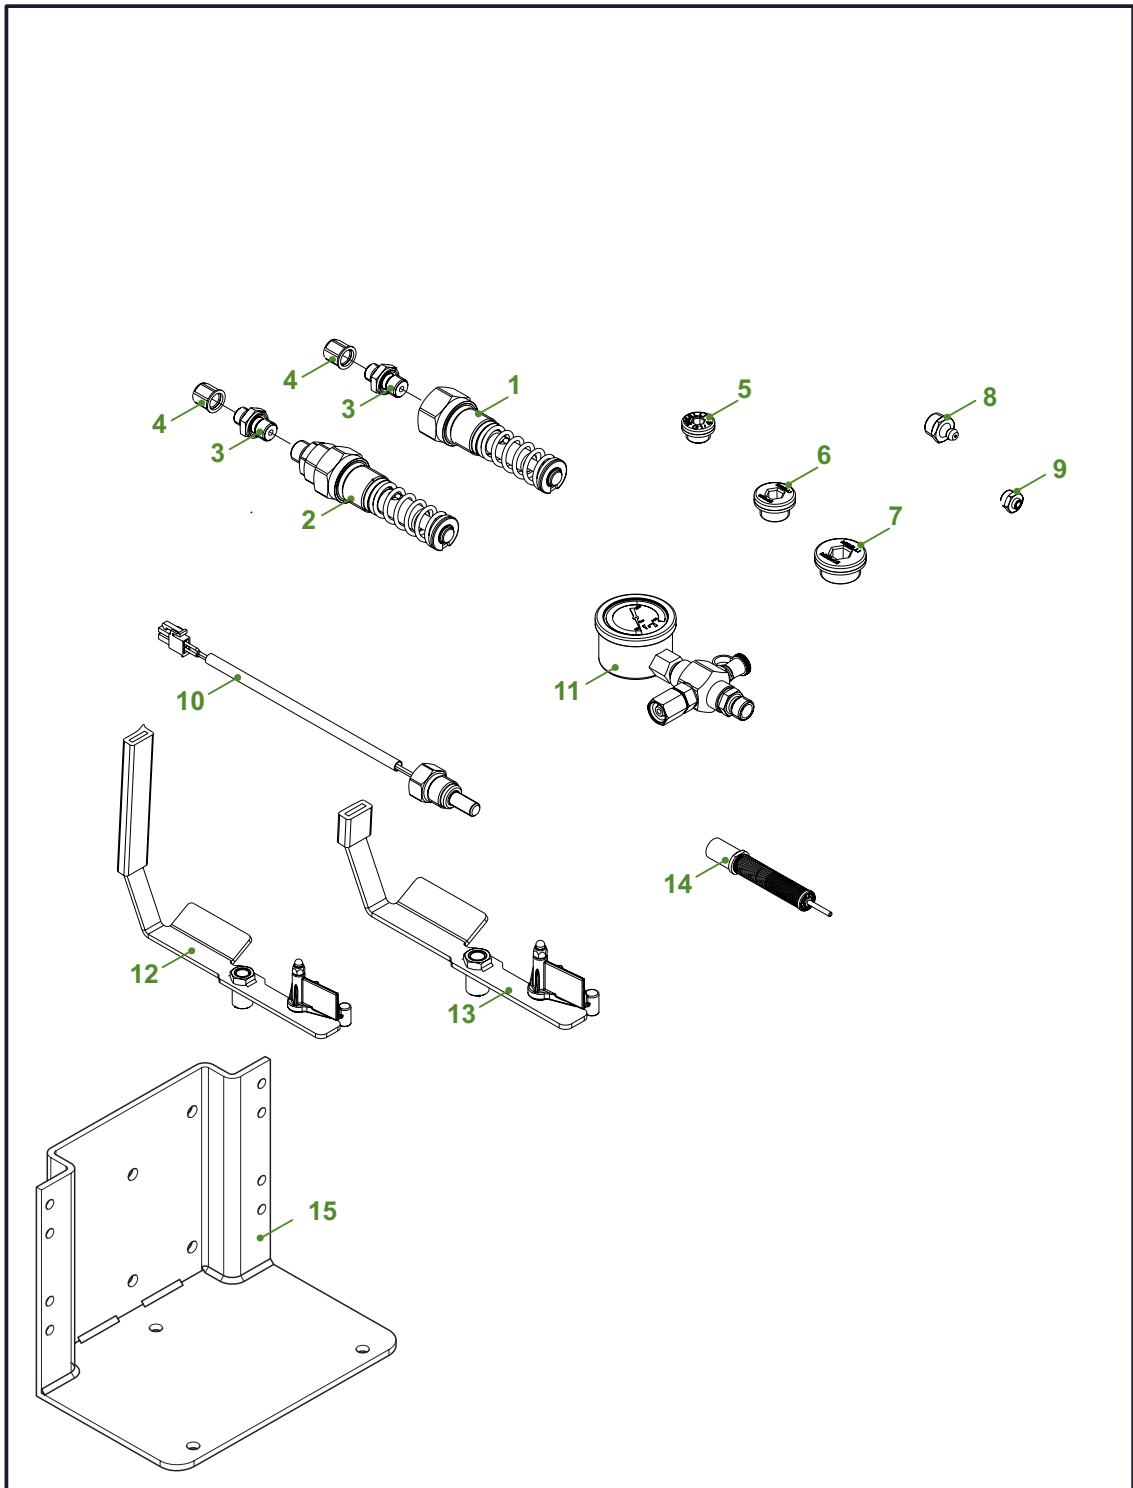

Release date: February 2023

1.24 GPA-GPA+ Components and Accessories

<i>Pos</i>	<i>Part no.</i>	<i>Description</i>
1	F622552	GP Pumping unit 6
2	F622554	Adjustable pumping unit 8
3	F679502	Body male st-6-G1/4-ST
4	F606163	Complete dust plug M12x1.5
5	F647014	Plug with gasket G1/4" -PA66
6	F647112	Plug with gasket M16x1,5-PA66
7	F624773	Plug with gasket M22x1,5-PA66
8	F606528	S-greaser 1/4" GAS
9	F617472	Relief fitting art.304
10	F624777	Low level sensor M16x1,5
11	F636332	Outlets G1/8" with manometer
12	F699114	5L Paddle CPL+level sensor
13	F699115	2,5L Paddle CPL+level sensor
14	F624976	Low level sensor FOL
15	F796386	Universal bracket GP