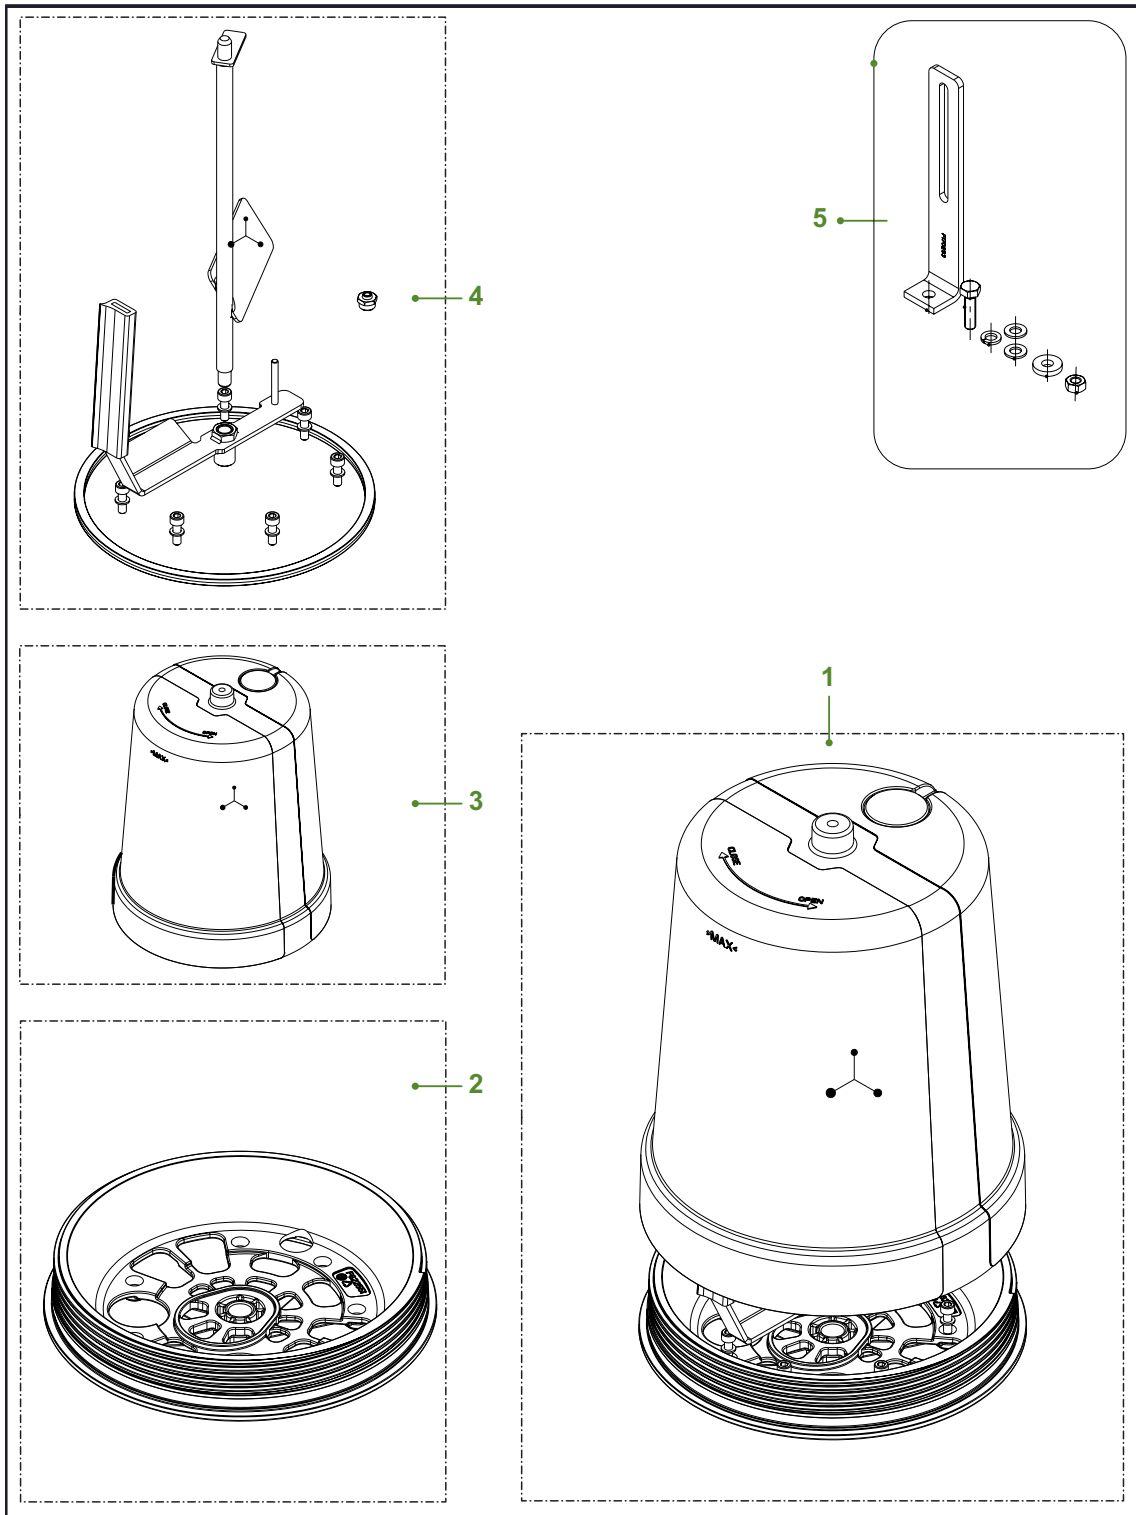

Release date: February 2023

1.18 GPA-GPA+ Upper Modules

<i>Pos</i>	<i>Part no.</i>	<i>Description</i>
1	F744956	8L Paddle module kit
2	F632552	GP/GT bearing support PAD CPL
3	F745028	8L tapered reservoir CPL
4	F627781	8L paddle parts kit

1.19 GPA-GPA+ Bracket kit

<i>Pos</i>	<i>Part no.</i>	<i>Description</i>
5	F116961	8L Paddle module kit