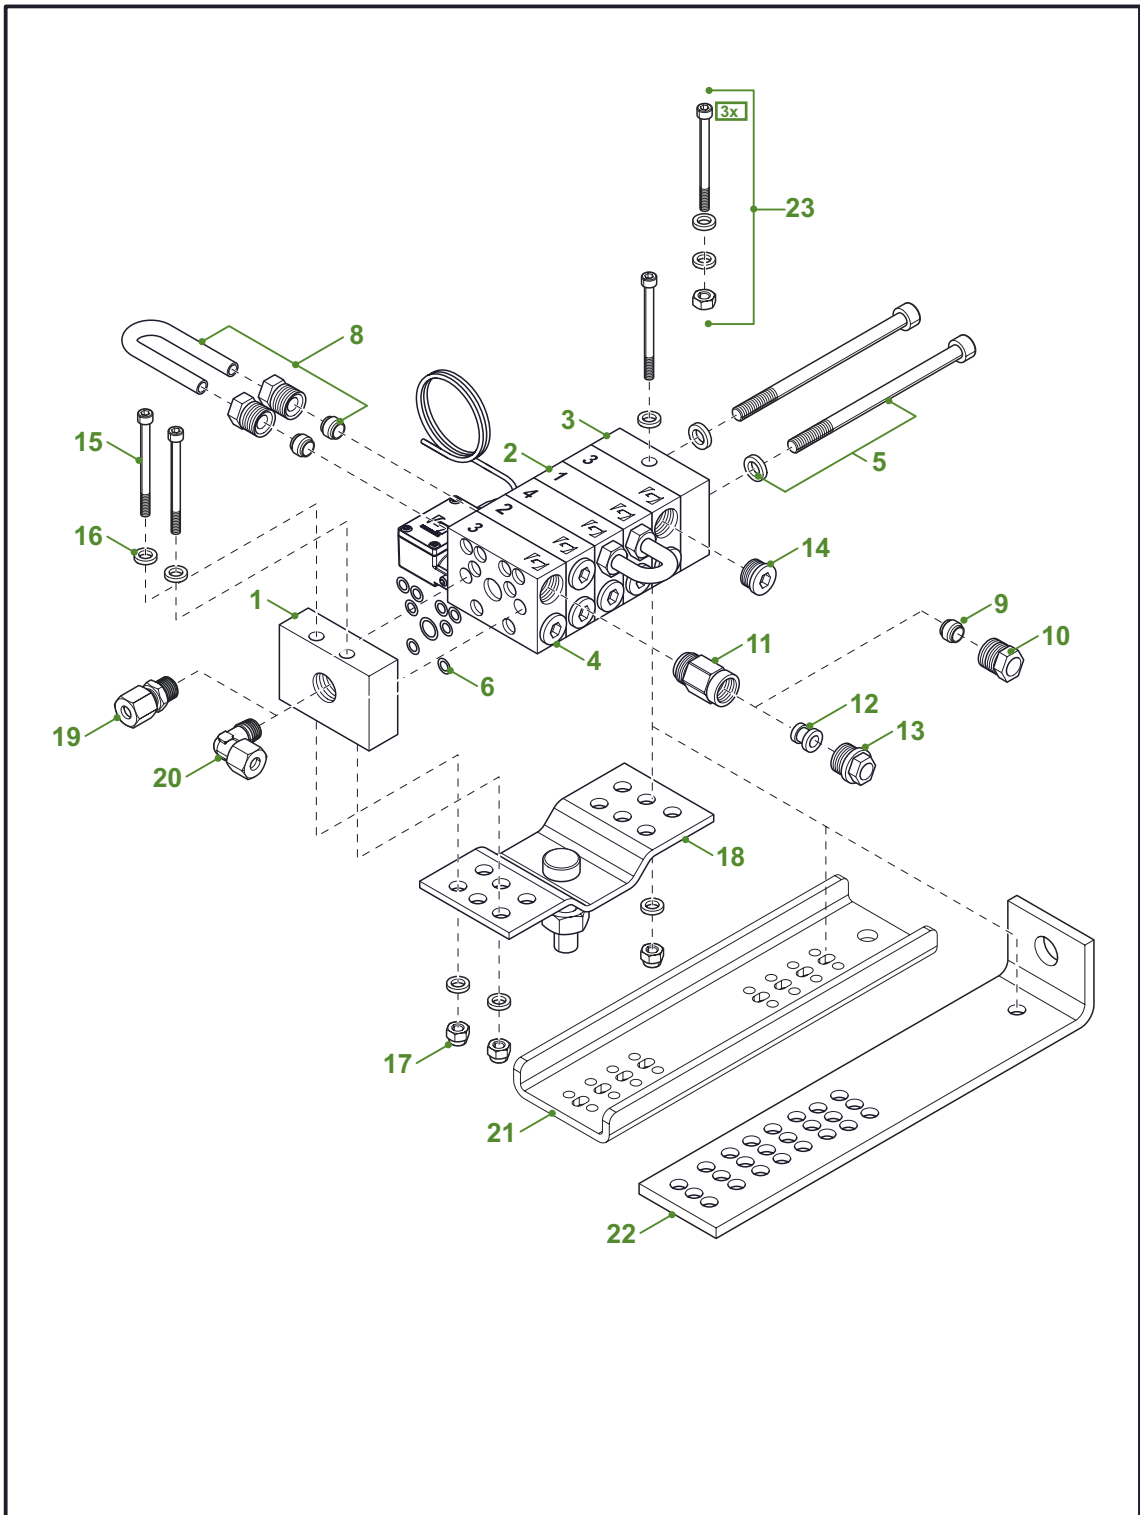

Release date: February 2023