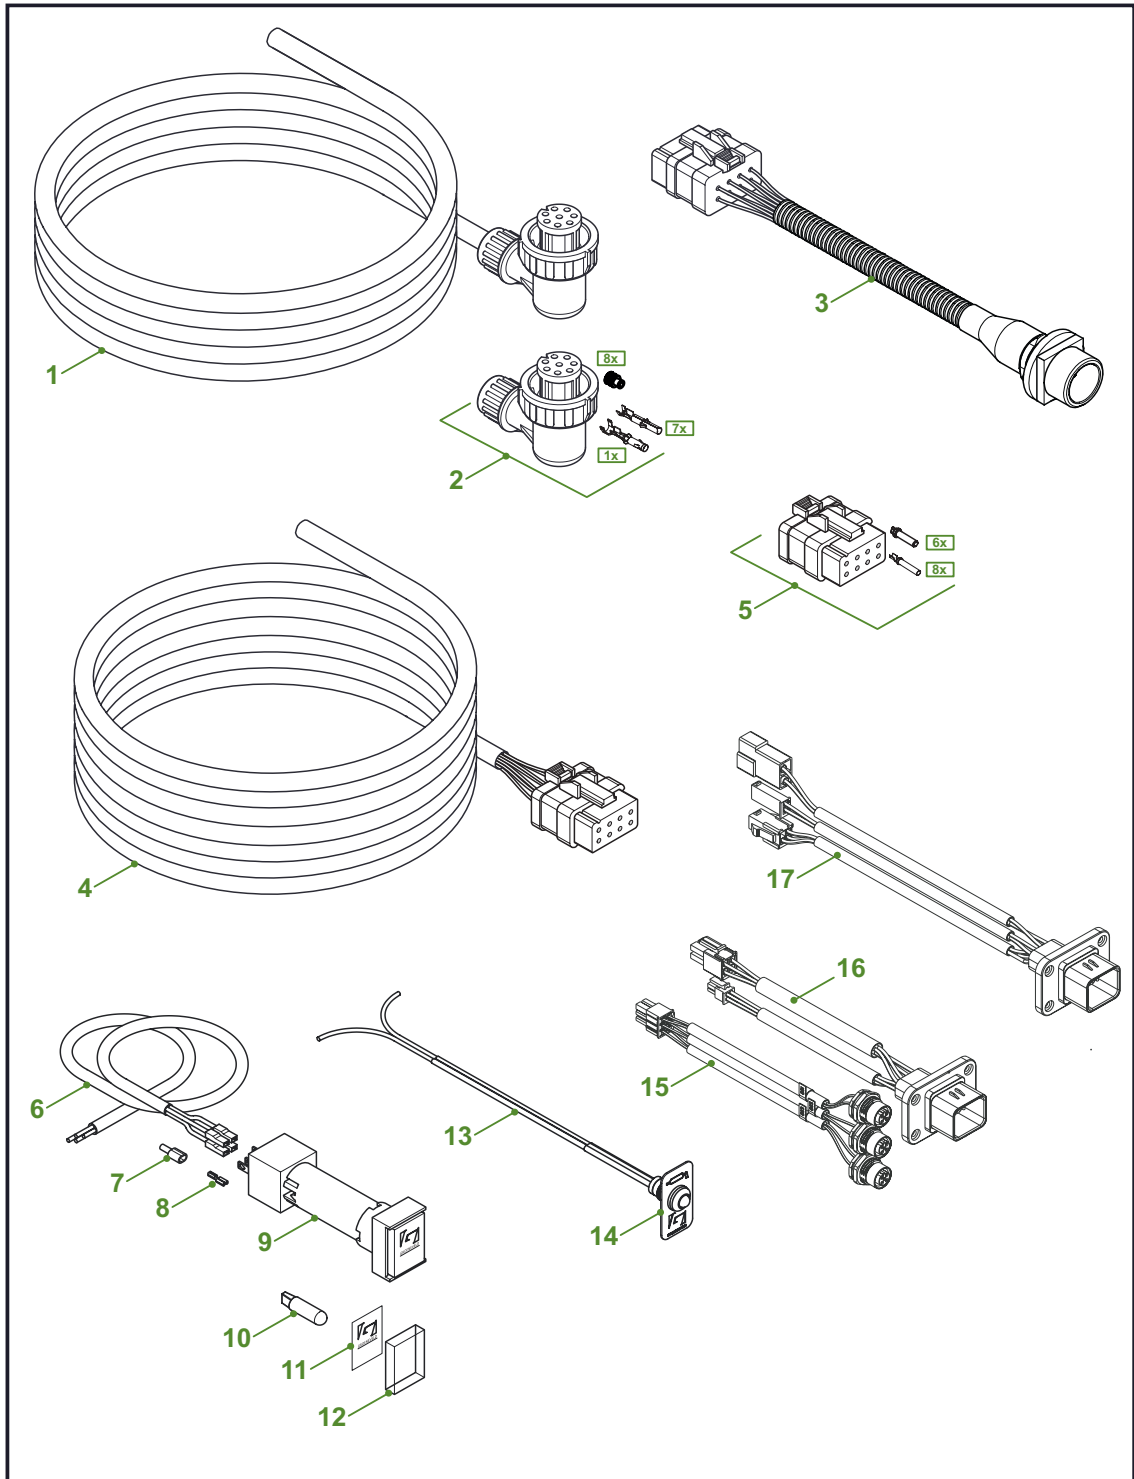

Release date: February 2023

2.1 Electrical parts

<i>Pos</i>	<i>Part no.</i>	<i>Description</i>
1	F108680	BreakAlube-2 / OnePlus / TriPlus-2 cable harness 8-core / 7 meter / ADR
	F123132	BreakAlube-2 / OnePlus / TriPlus-2 cable harness 8-core / 9 meter / ADR
	F123744	BreakAlube-2 / OnePlus / TriPlus-2 cable harness 8-core / 15 meter / ADR
	F108688	TriPlus-2 cable harness 2-core / 12 meter / trailer
2	F114443	BreakAlube-2 / OnePlus / TriPlus-2 connector kit 8-core
3	F129671	BreakAlube-2 / TriPlus-2 -> BreakAlube-3 / TriPlus-3 cable
4	F129142	BreakAlube-3 / TriPlus-3 cable harness 7-core / 7 meter / truck
	F129827	BreakAlube-3 / TriPlus-3 cable harness 7-core / 15 meter / truck
	F129775	TriPlus-3 / EcoPlus cable harness 3-core / 7 meter / trailer
	F129143	TriPlus-3 / EcoPlus cable harness 5-core / 7 meter / trailer
	F606029	OnePlus-2 / EcoPlus cable harness 8-core / 5 meter
	F604708	GPA/OnePlus-2 / EcoPlus cable harness 8-core / 10 meter
	F123728	OnePlus-2 / EcoPlus cable harness 8-core / 15 meter
5	F127305	BreakAlube-3 / TriPlus-3 / OnePlus-2 / EcoPlus connector kit 8-core Tyco
6	F106633	Cable harness
7	F113015	Cover flat plate sleeve
8	F113014	Flat plate sleeve
9	F175119	Switch 24 Vdc on/off
10	F112769	Bulb 12 Vdc
	F116127	Bulb 24 Vdc
11	F175122	Text window
12	F112842	Lamp cover yellow
13	F105891	LED yellow
14	F120306	Text plate LED
15	F636333	GPO block switch harness
16	F636331	GPA+/GPO internal harness
17	F635425	GPA internal harness