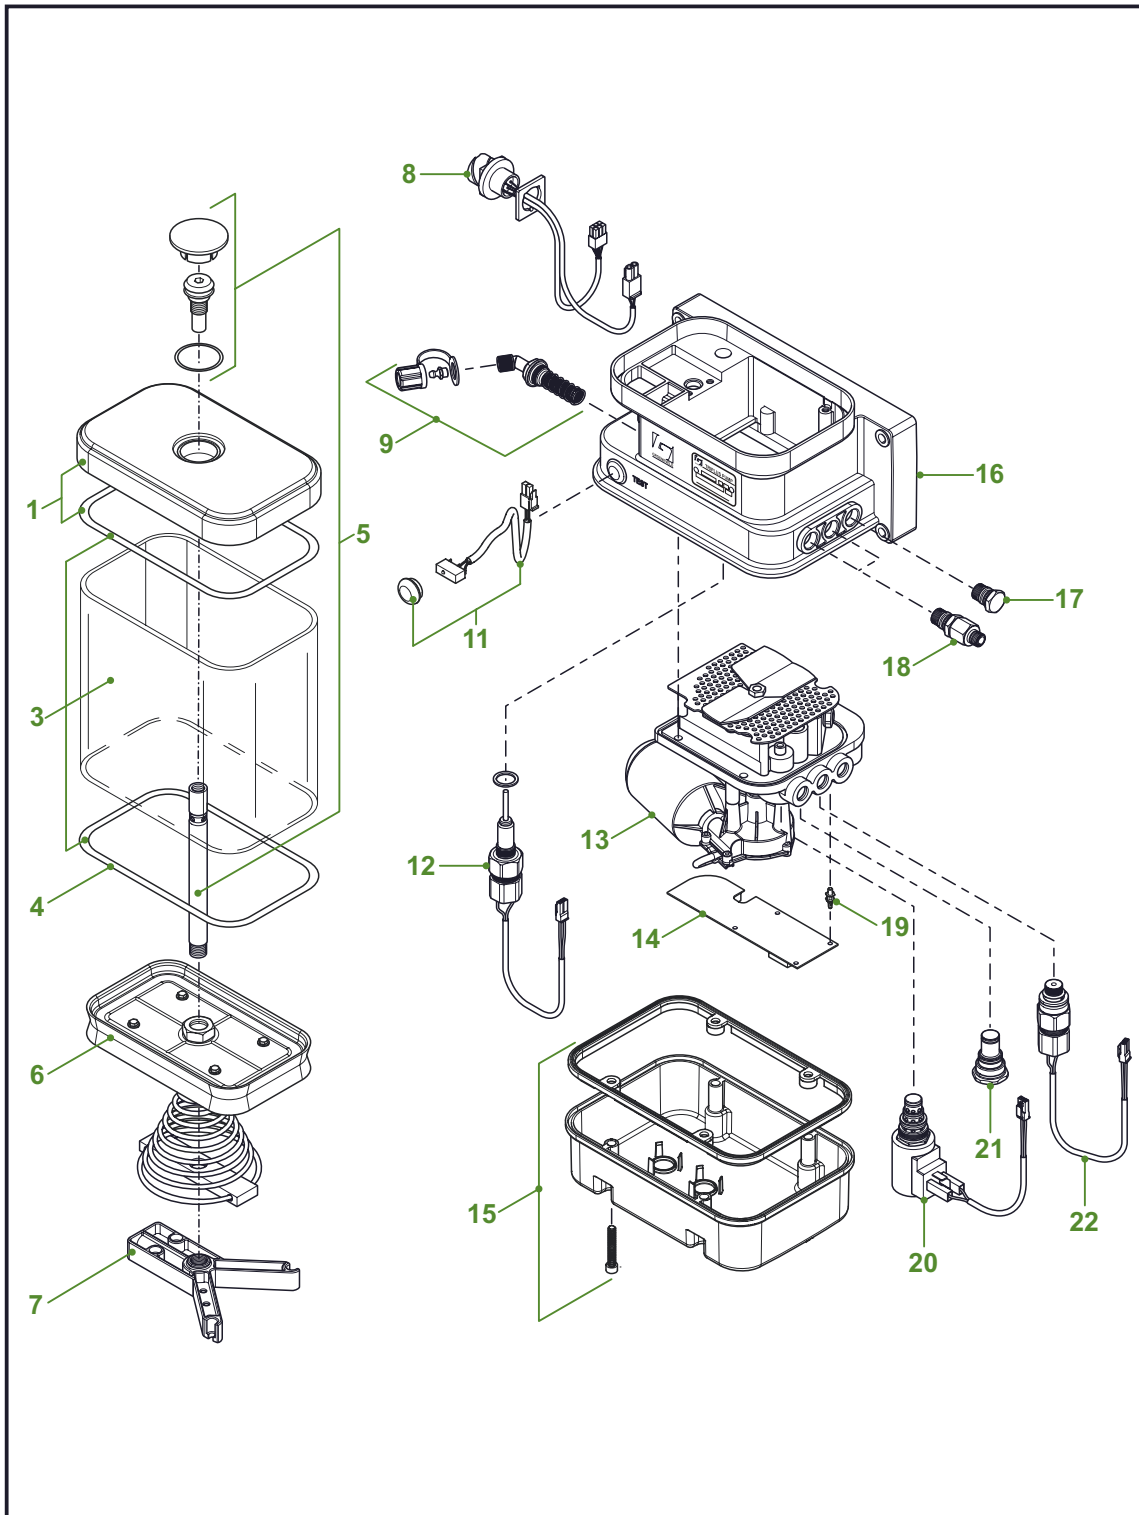

Release date: February 2023

1.28 TriPlus-2 truck pumps 1.5 - 4 litres (expired, replaced by TriPlus-3)

Part no.	Supply voltage	Capacity reservoir	Number of outlets	Grease delivery	Maximum pressure
F120495 ¹⁾	12 Vdc	1.5 litres	2	2.5 cc/min	275 bar
F125351 ¹⁾	24 Vdc	1.5 litres	2	2.5 cc/min	275 bar
F113092 ¹⁾	24 Vdc	2 litres	1	2.5 cc/min	275 bar
F113817 ¹⁾	12 Vdc	3 litres	1	2.5 cc/min	275 bar
F124118 ¹⁾	12 Vdc	3 litres	3	2.5 cc/min	275 bar
F112672 ¹⁾	24 Vdc	3 litres	1	2.5 cc/min	275 bar
F111440 ¹⁾	24 Vdc	3 litres	2	2.5 cc/min	275 bar
F112671 ¹⁾	24 Vdc	3 litres	3	2.5 cc/min	275 bar
F113095 ¹⁾	24 Vdc	4 litres	1	2.5 cc/min	275 bar

Pos	Part no.	Description	Pos	Part no.	Description
1	F112915	Cover Inc. O-ring	11	F170210	Test switch kit
3	F119664	Reservoir kit 1.5 litre	12	F115728	Low level sensor
	F115734	Reservoir kit 2 litre	13	F115762	Pump unit 12 Vdc
	F172547	Reservoir kit 3 litre		F115758	Pump unit 24 Vdc
	F172548	Reservoir kit 4 litre	14	F212093 ²⁾	Timer exchange kit
4	F111856	O-ring	15	F112864	Bottom cover
5	F121176	Shaft kit 1.5 l reservoir	16	F112320	Pump body
	F121177	Shaft kit 2 l reservoir	17	F112265	Pump outlet plug
	F121173	Shaft kit 3 l reservoir	18	F113672	Pump outlet M12x1.5
	F121160	Shaft kit 4 l reservoir	19	F111296	Timer clip
6	F112862	Follower plate 1.5 - 3 l	20	F113821	Outlet kit 12 Vdc
	F127230	Follower plate 4 l		F113820	Outlet kit 24 Vdc
7	F115745	Support kit	21	F112264	Plug
8	F115730	Cable harness	22	F115726	Pressure switch 300bar
9	F118171	Grease filter kit			

¹⁾ These numbers are no longer available, please use TriPlus-3

²⁾ Original timers no longer available this kit replaces the F117099 / F115738 timers