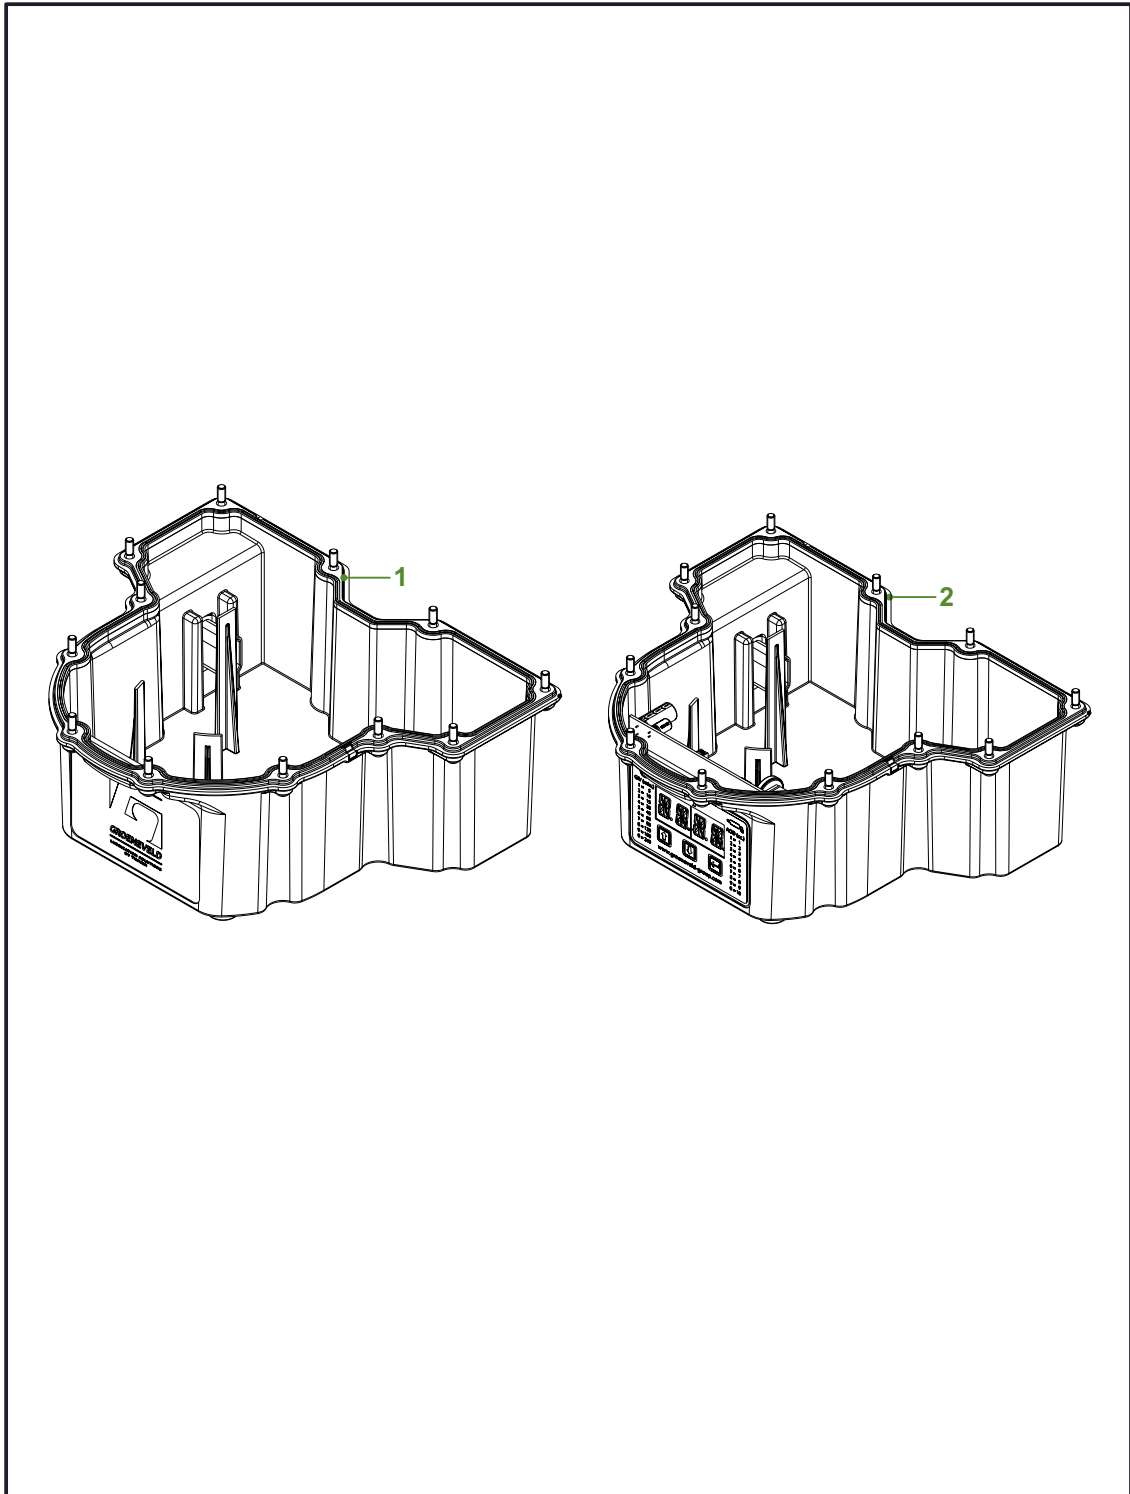

Release date: February 2023

1.14 GPA-GPA+ LOWER MODULE

<i>Pos</i>	<i>Part no.</i>	<i>Description</i>
1	F744824	Lower module kit GPA
2	F744827	Lower module kit GPA+

Release date: February 2023