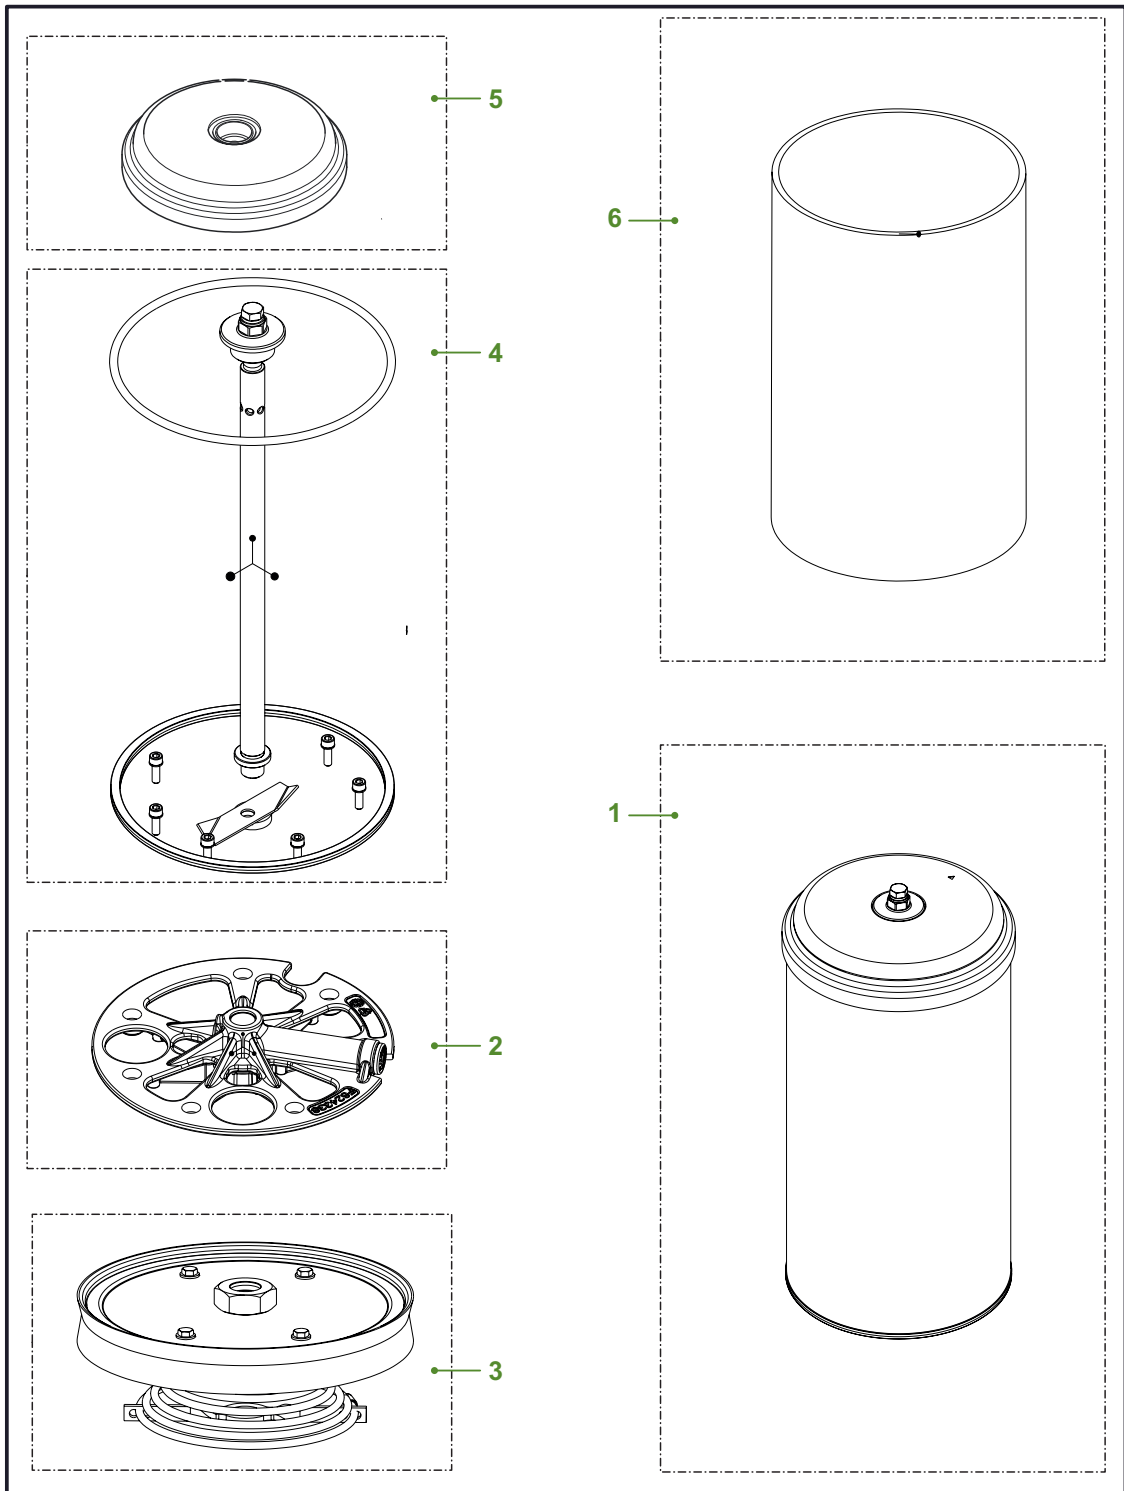

Release date: February 2023

1.22 GPA-GPA+ 8L follower module kit

<i>Pos</i>	<i>Part no.</i>	<i>Description</i>
1	F744930	8L follower module kit
2	F624347	GP/GT bearing support FOL CPL
3	F126411	Follower disk complete
4	F744925	8L follower parts kit
5	F103049	Reservoir cover
6	F100286	Reservoir 8L

Release date: February 2023