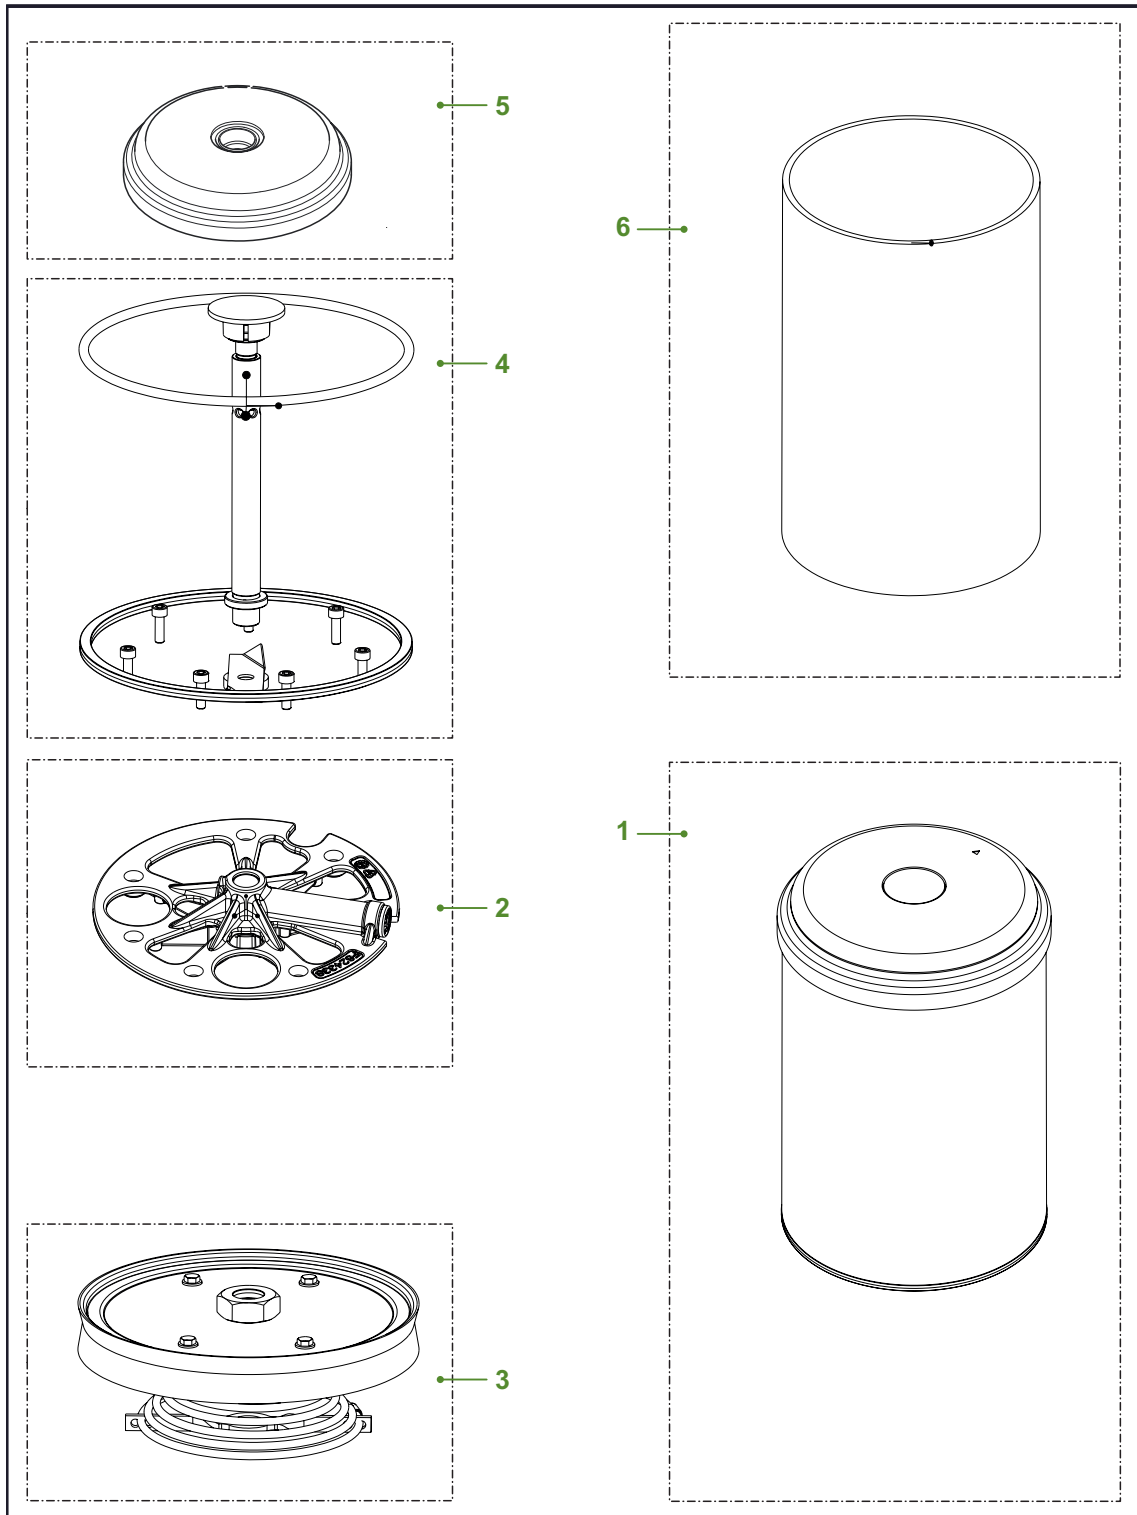

Release date: February 2023

1.21 GPA-GPA+ 5L follower module kit

<i>Pos</i>	<i>Part no.</i>	<i>Description</i>
1	F744942	5L follower module kit
2	F624347	GP/GT bearing support FOL CPL
3	F126411	Follower disk complete
4	F745011	5L follower parts kit
5	F103049	Reservoir cover
6	F111410	Reservoir 175x185x170

Release date: February 2023