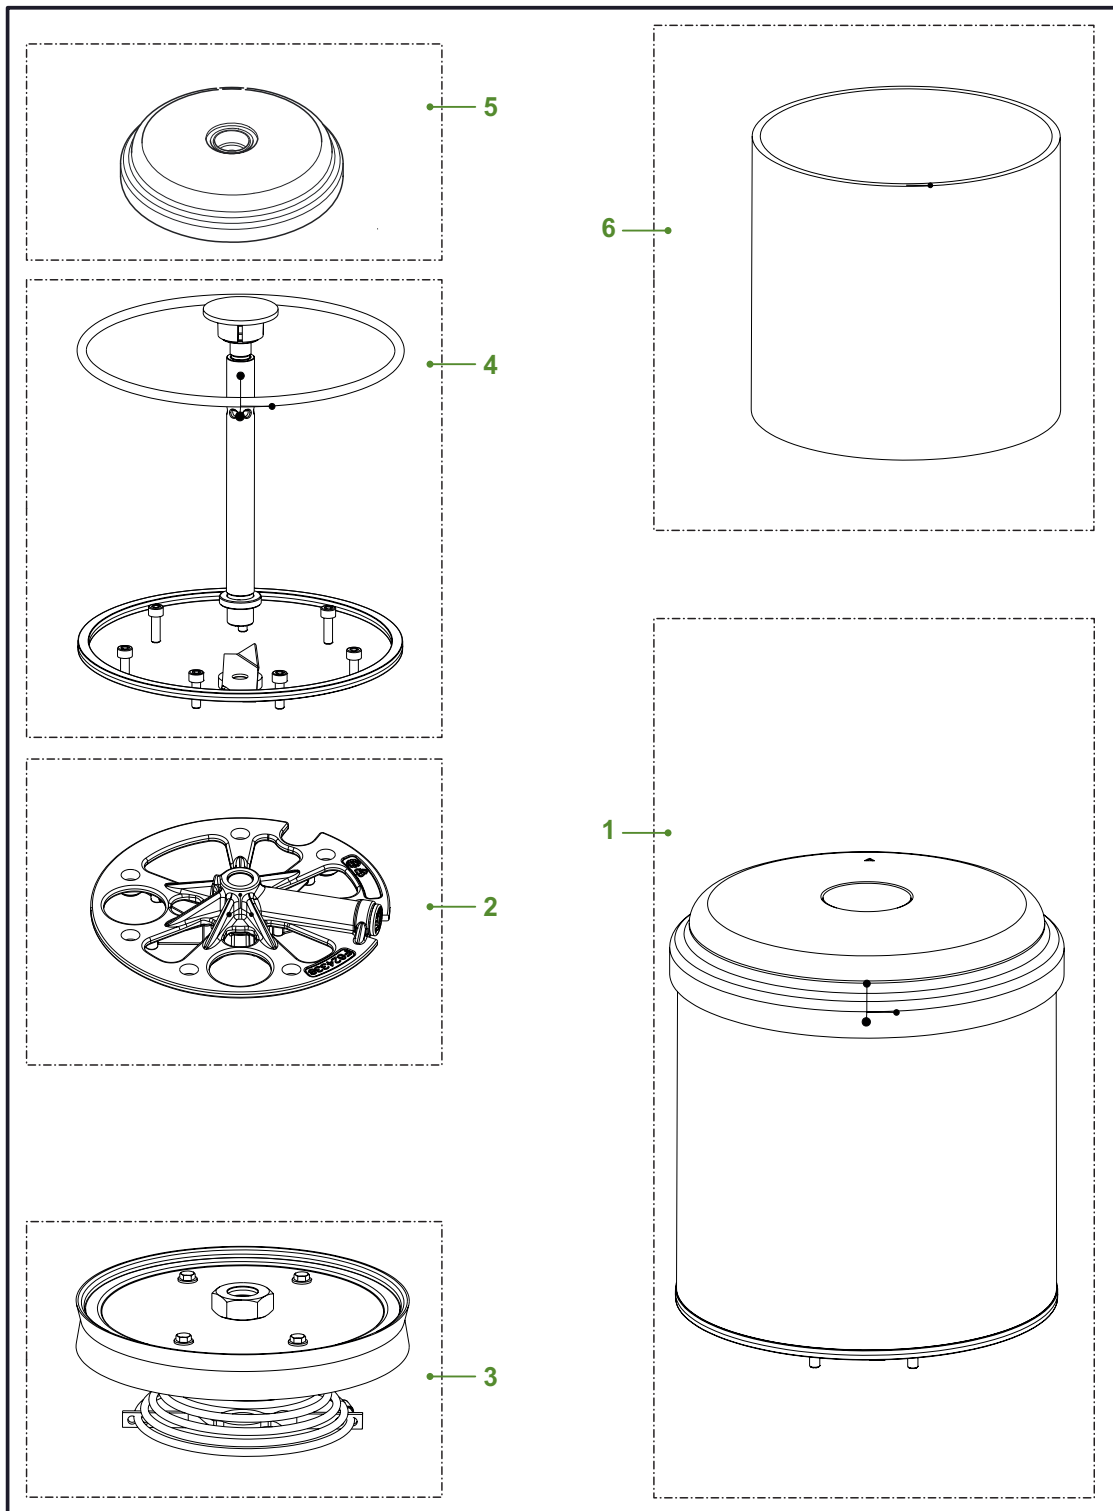

Release date: February 2023

1.20 GPA-GPA+ 3L follower module kit

<i>Pos</i>	<i>Part no.</i>	<i>Description</i>
1	F744947	3L follower module kit
2	F624347	GP/GT bearing support FOL CPL
3	F126411	Follower disk complete
4	F745013	3L follower parts kkit
5	F103049	Reservoir cover
6	F103061	Reservoir 175x185x170

Release date: February 2023