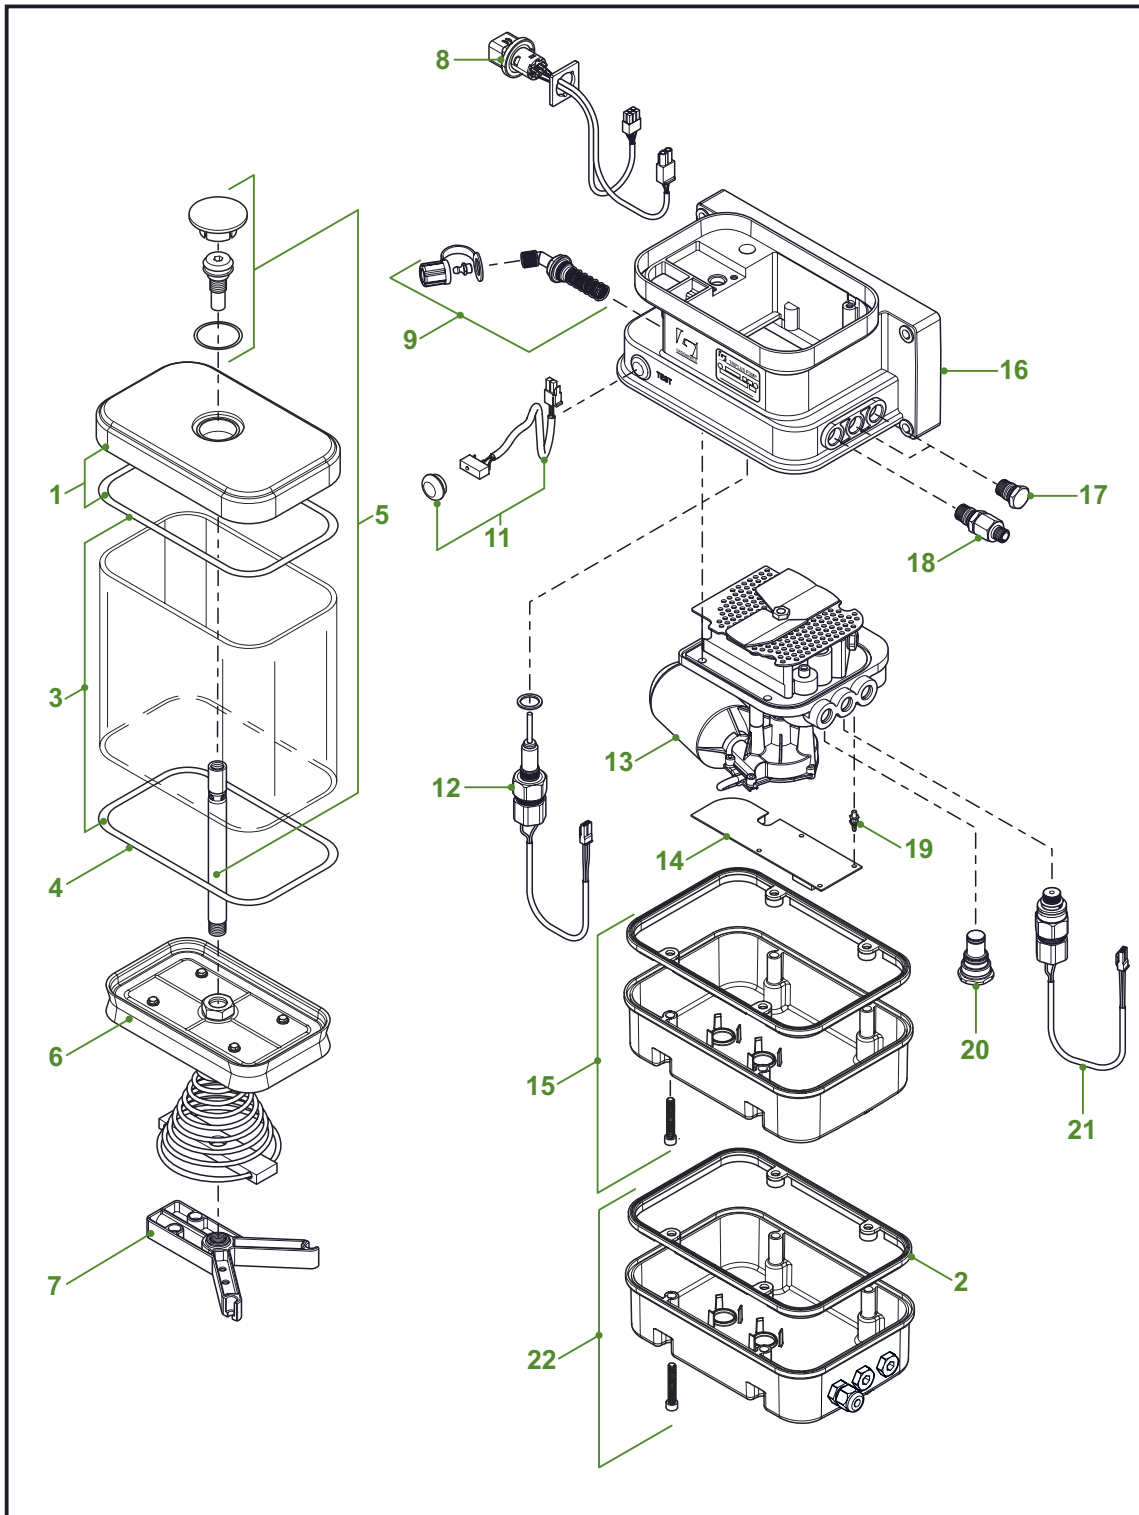

Release date: February 2023

1.2 TriPlus-3 trailer pumps 3 - 4 litres

<i>Part no.</i>	<i>Supply voltage</i>	<i>Capacity reservoir</i>	<i>Number of outlets</i>	<i>Grease delivery</i>	<i>Maximum pressure</i>
F129071	24 Vdc	3 litres	1	2.5 cc/min	275 bar
F129092	24 Vdc	4 litres	1	2.5 cc/min	275 bar

<i>Pos</i>	<i>Part no.</i>	<i>Description</i>	<i>Pos</i>	<i>Part no.</i>	<i>Description</i>
1	F112915	Cover Inc.. O-ring	11	F170210	Test switch kit
2	F120711	Gasket bottom cover	12	F601391	Low level sensor
3	F172547	Reservoir kit 3 litre	13	F129104	Pump unit 24 Vdc
	F172548	Reservoir kit 4 litre	14	F130186	Timer 12 / 24 Vdc
4	F111856	O-ring	15	F112864	Bottom cover
5	F121173	Shaft kit 3 l reservoir	16	F112320	Pump body
	F121160	Shaft kit 4 l reservoir	17	F112265	Pump outlet plug
6	F112862	Follower plate 1.5 - 3 l	18	F113672	Pump outlet M12x1.5
	F127230	Follower plate 4 l	19	F111296	Timer clip
7	F115745	Support kit	20	F112264	Plug
8	F129101	Cable harness	21	F129108	Pressure switch 300bar
9	F118171	Grease filter kit	22	F130205	Block switch cover kit

Release date: February 2023