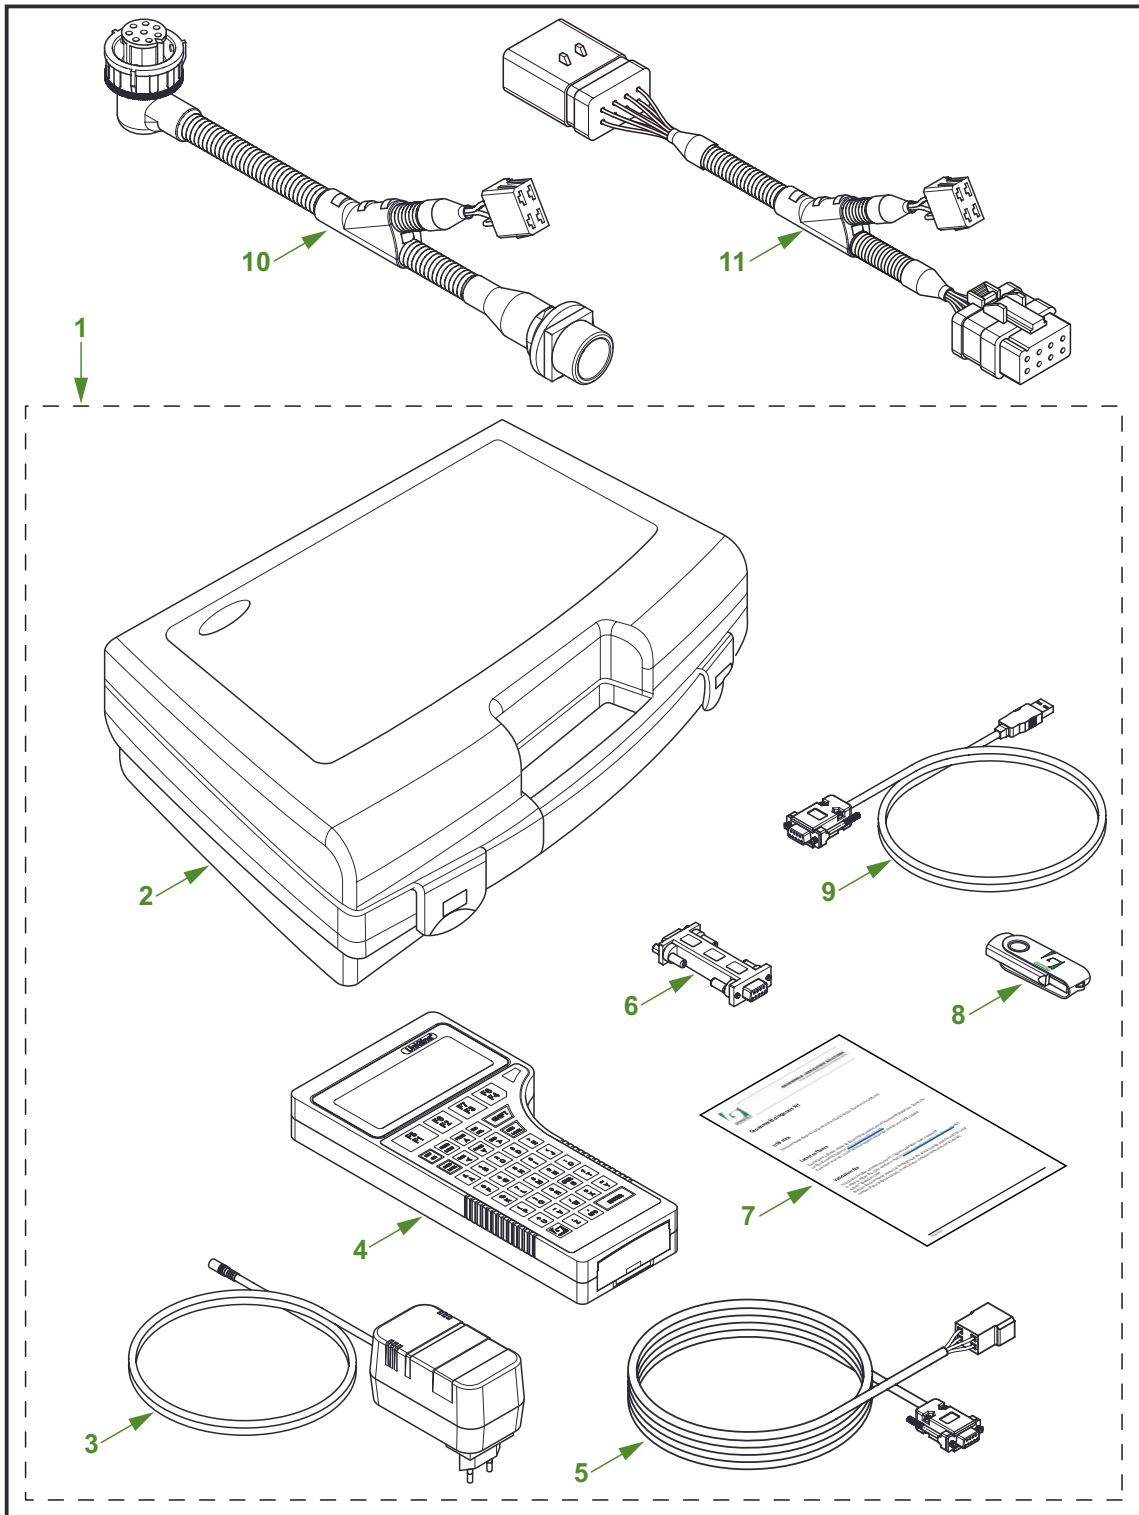

Release date: February 2023

4.1 UniGINA kit

<i>Pos</i>	<i>Part no.</i>	<i>Description</i>
1	F121604	UniGINA kit
2	F121605	Diagnosis case
3	F120537/1	Power supply UniGINA
4	F178644	UniGINA
5	F121401	Data cable UniGINA
6	F205694	Converter RS232
7	F603607	Diagnosis kit instruction
8	F603602	USB UniGINA
9	F127437	PC-UniGINA cable
-	F212313	Validation code TriPlus / BreakAlube / OnePlus
10	F113110	Y-cable TriPlus-2 / BreakAlube-2 / OnePlus / Oilmaster
11	F124310	Y-cable TriPlus-3 / BreakAlube-3 / Twin-3

Release date: February 2023