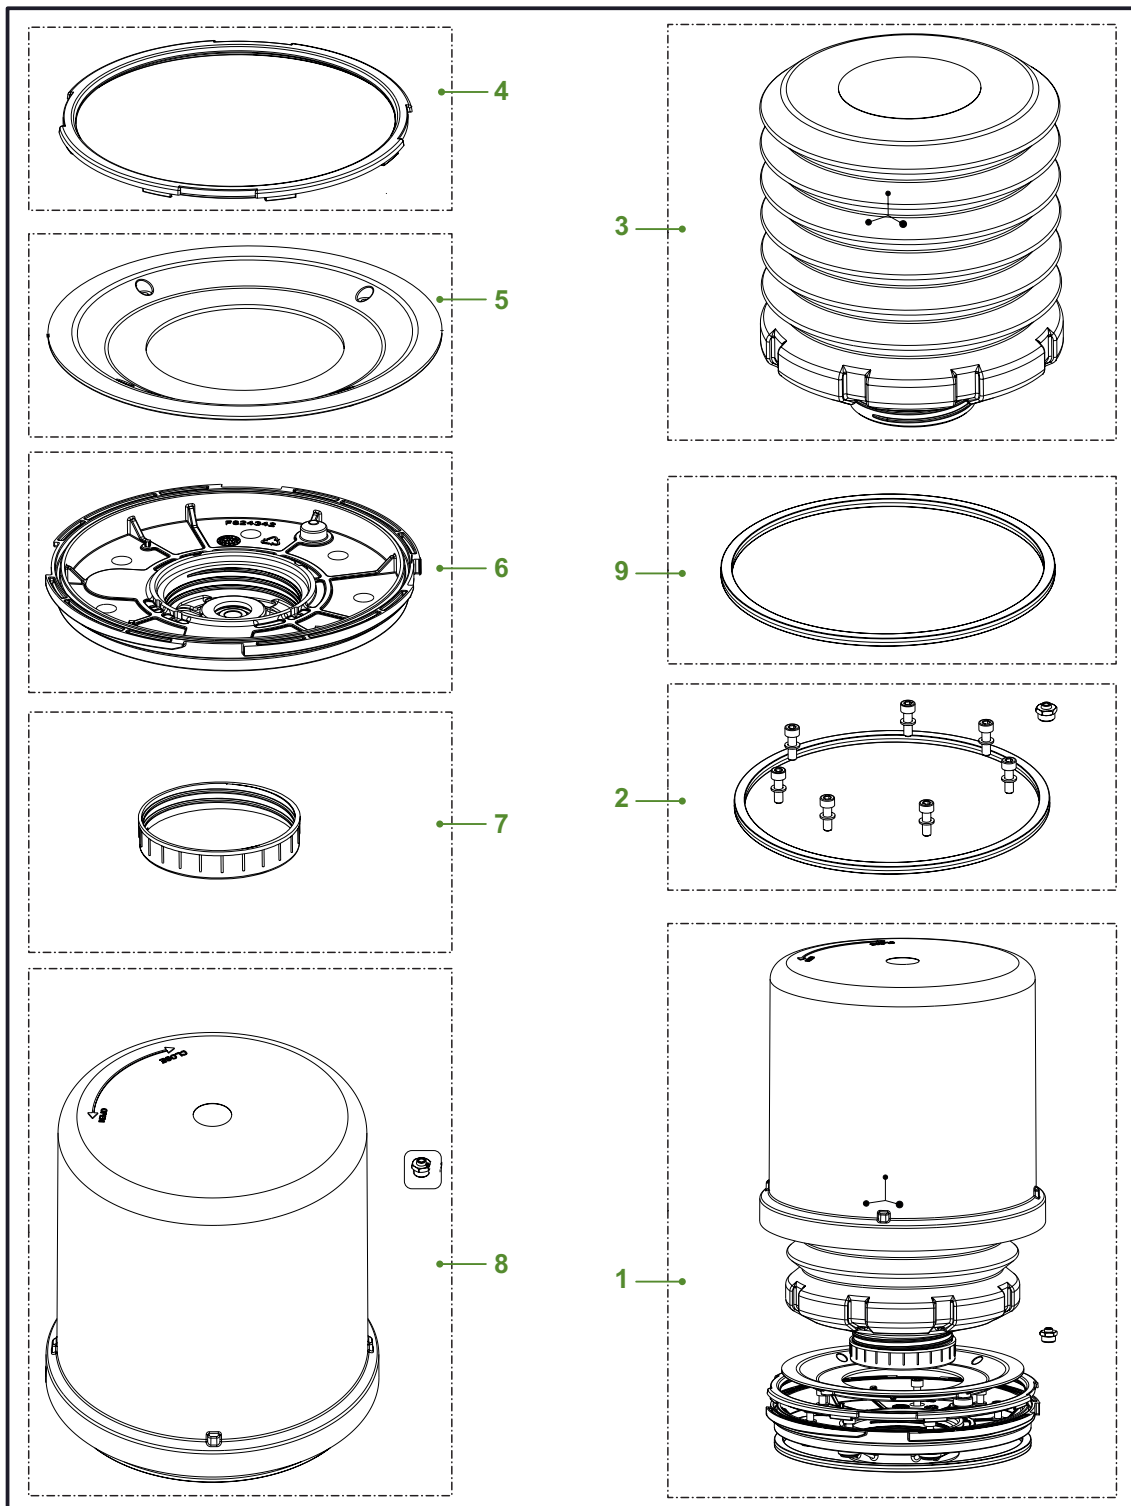

Release date: February 2023

1.23 GPA-GPA+ 3L Cartridge module kit

<i>Pos</i>	<i>Part no.</i>	<i>Description</i>
1	F744995	3L Cartridge module kit
2	F745032	3Lcartridge parts kit
3	F604257	Complete cartridge 3L
4	F604198	Gasket reservoir cartridge 3L
5	F605528	Cover
6	F685821	GP/GT bearing support CAR CPL
7	F605630	Plug 74x15
8	F624341	Cartridge cover 3L CPL
9	F606550	Gasket 174x5-NBR

Release date: February 2023