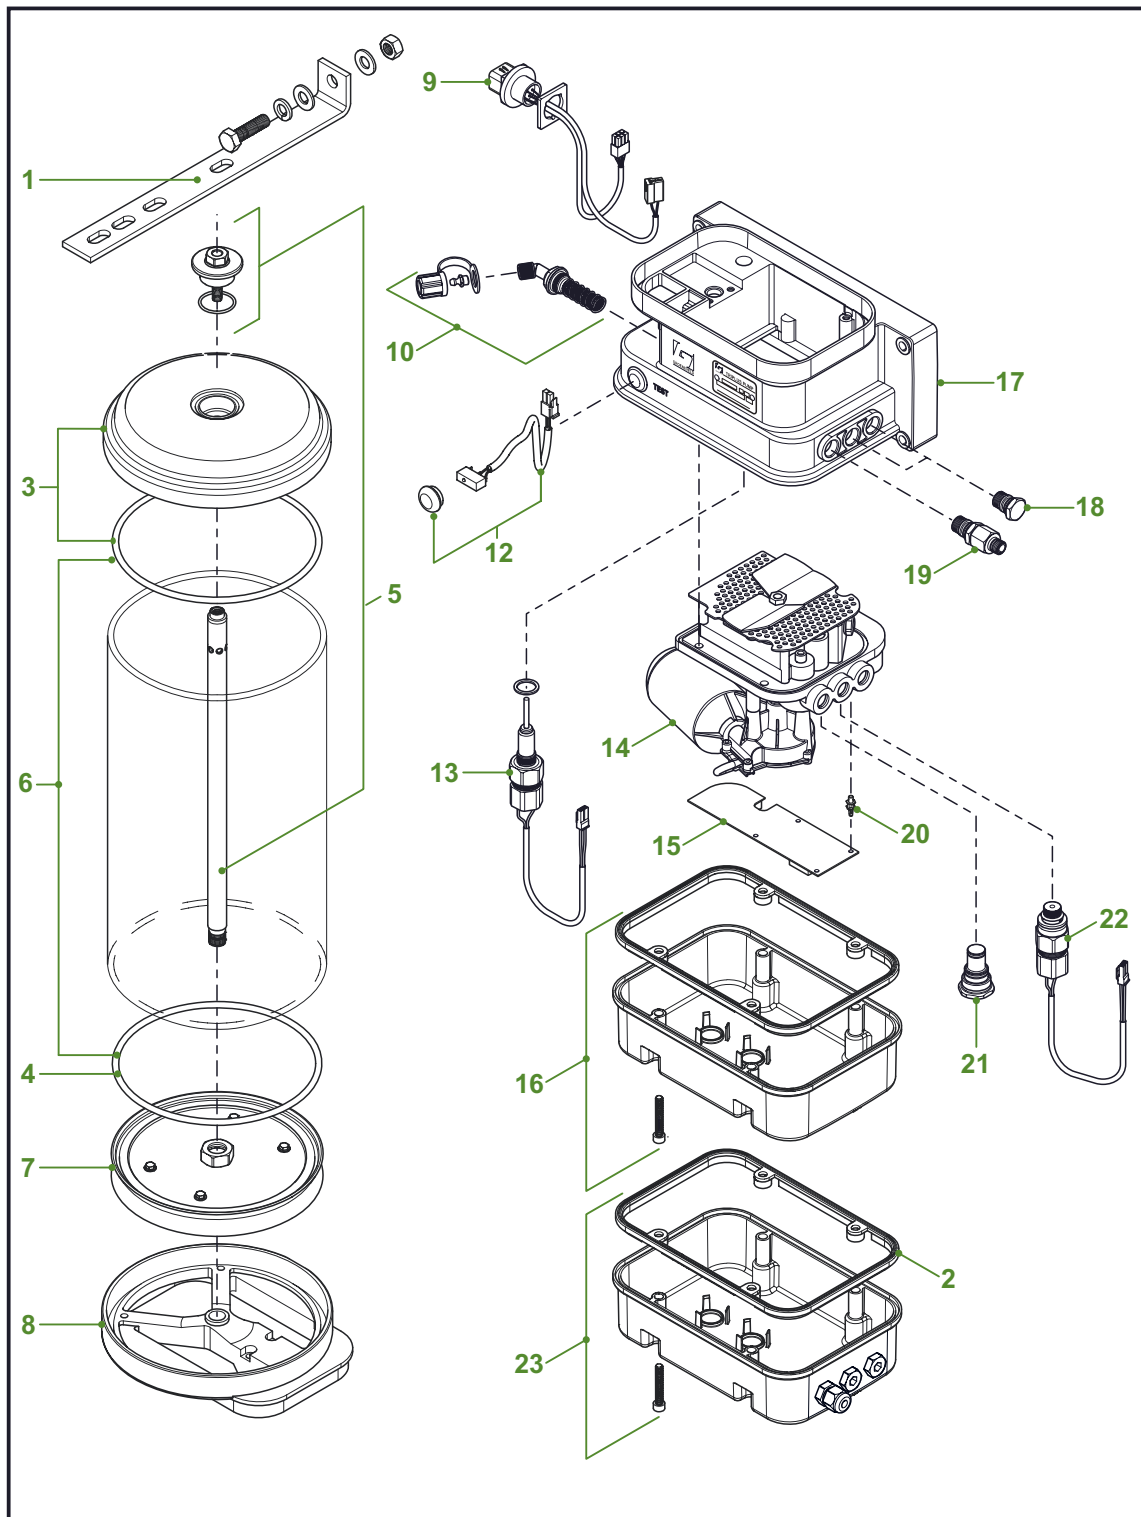

Release date: February 2023

1.3 TriPlus-3 truck pumps 8 litres

<i>Part no.</i>	<i>Supply voltage</i>	<i>Capacity reservoir</i>	<i>Number of outlets</i>	<i>Grease delivery</i>	<i>Maximum pressure</i>
F129080	24 Vdc	8 litres	1	2.5 cc/min	275 bar

<i>Pos</i>	<i>Part no.</i>	<i>Description</i>	<i>Pos</i>	<i>Part no.</i>	<i>Description</i>
1	F116961	Bracket kit reservoir	13	F601392	Low level sensor
2	F120711	Gasket bottom cover	14	F129104	Pump unit 24 Vdc
3	F605724	Cover + O-ring	15	F130186	Timer 12 / 24 Vdc
4	F110151	O-ring	16	F112864	Bottom cover
5	F121174	Shaft 8 l reservoir	17	F112320	Pump body
6	F172535	Reservoir kit 8 litre	18	F112265	Pump outlet plug
7	F117029	Follower plate 8 l	19	F113672	Pump outlet M12x1.5
8	F117037	Adapter 8L	20	F111296	Timer clip
9	F129100	Cable harness	21	F112264	Plug
10	F118171	Grease filter kit	22	F129108	Pressure switch 300bar
12	F170210	Test switch kit	23	F130205	Block switch cover kit

Release date: February 2023