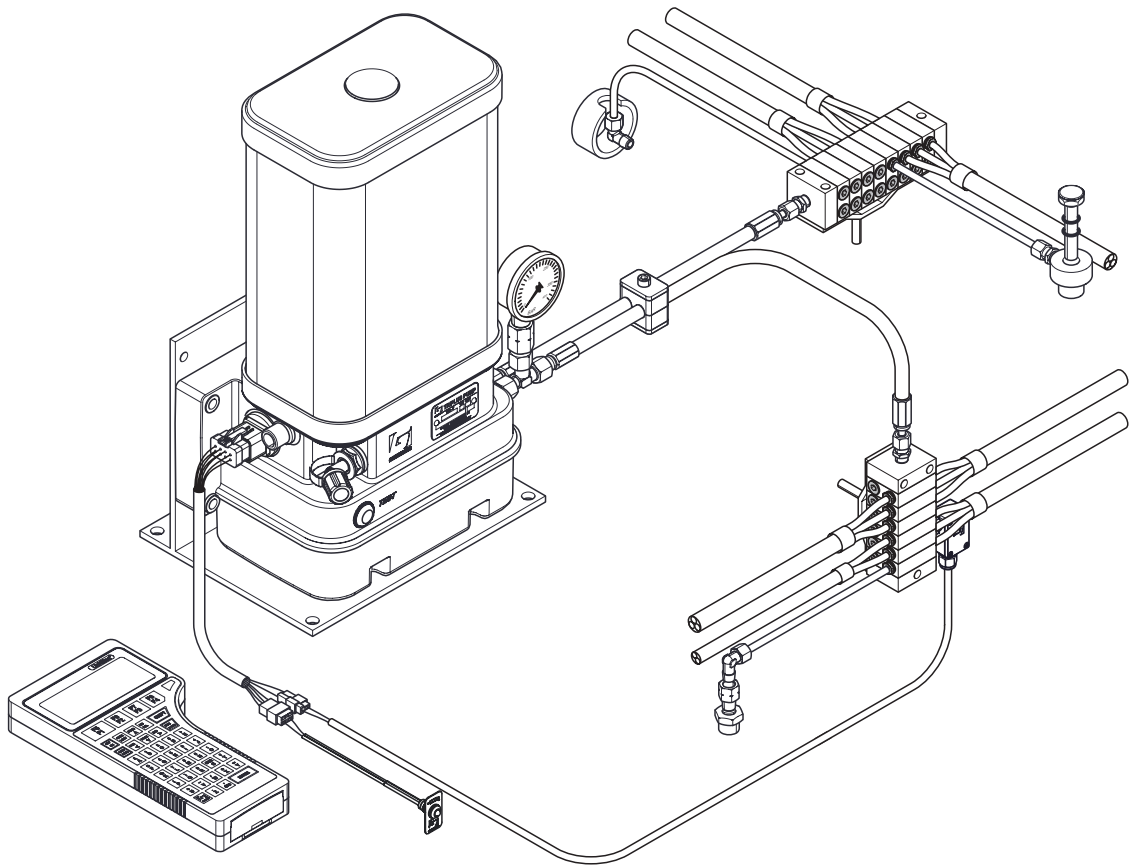

Release date: February 2023

1. PUMPS

Release date: February 2023

Release date: February 2023

1.1 TriPlus-3 truck pumps 1.5 - 4 litres

Part no.	Supply voltage	Capacity reservoir	Number of outlets	Grease delivery	Maximum pressure
F129081	12 Vdc	1.5 litres	2	2.5 cc/min	275 bar
F129082	24 Vdc	1.5 litres	2	2.5 cc/min	275 bar
F129077	12 Vdc	3 litres	1	2.5 cc/min	275 bar
F129083	12 Vdc	3 litres	3	2.5 cc/min	275 bar
F129074	24 Vdc	3 litres	1	2.5 cc/min	275 bar
F129075	24 Vdc	3 litres	2	2.5 cc/min	275 bar
F129076	24 Vdc	3 litres	3	2.5 cc/min	275 bar
F129079	12 Vdc	4 litres	1	2.5 cc/min	275 bar
F129070	24 Vdc	4 litres	1	2.5 cc/min	275 bar
F129099	24 Vdc	4 litre	2	2.5 cc/min	275 bar
F606338 ¹⁾	24Vdc	4 litre	2	2.5 cc/min	275 bar
F741172 ²⁾	24Vdc	4 litre	2	2.5 cc/min	275 bar