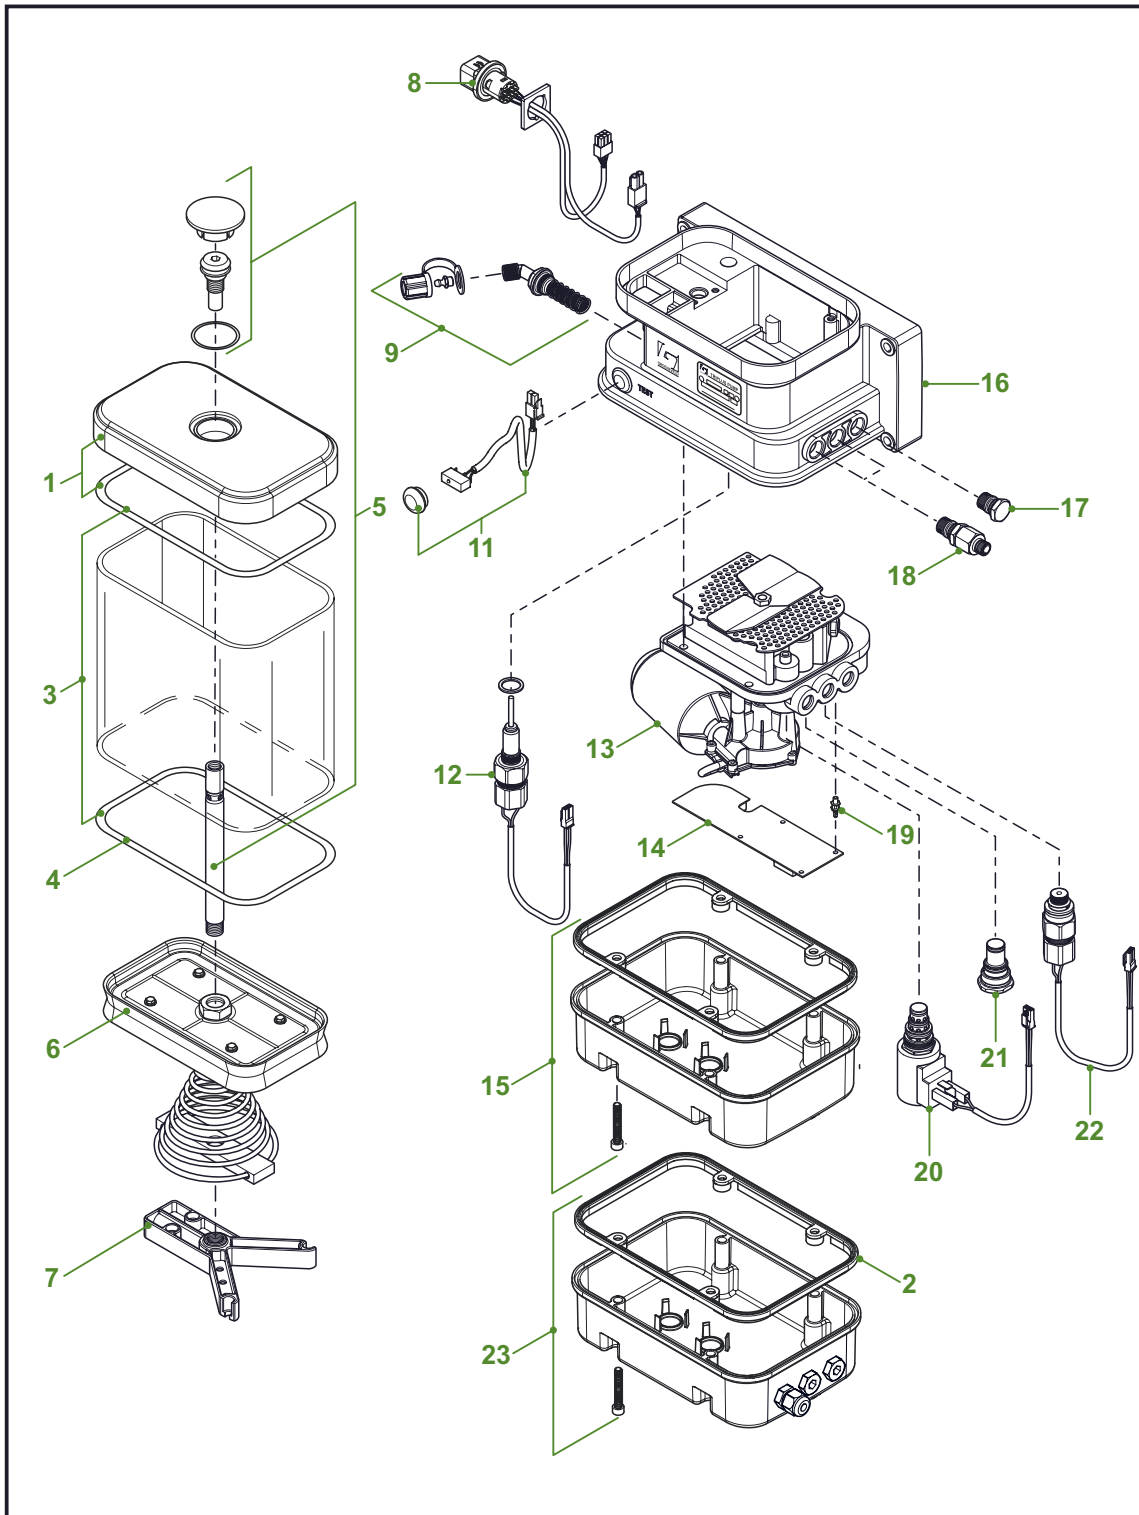

Release date: February 2023

1.1 TriPlus-3 truck pumps 1.5 - 4 litres

Part no.	Supply voltage	Capacity reservoir	Number of outlets	Grease delivery	Maximum pressure
F129081	12 Vdc	1.5 litres	2	2.5 cc/min	275 bar
F129082	24 Vdc	1.5 litres	2	2.5 cc/min	275 bar
F129077	12 Vdc	3 litres	1	2.5 cc/min	275 bar
F129083	12 Vdc	3 litres	3	2.5 cc/min	275 bar
F129074	24 Vdc	3 litres	1	2.5 cc/min	275 bar
F129075	24 Vdc	3 litres	2	2.5 cc/min	275 bar
F129076	24 Vdc	3 litres	3	2.5 cc/min	275 bar
F129079	12 Vdc	4 litres	1	2.5 cc/min	275 bar
F129070	24 Vdc	4 litres	1	2.5 cc/min	275 bar
F129099	24 Vdc	4 litre	2	2.5 cc/min	275 bar
F606338 ¹⁾	24Vdc	4 litre	2	2.5 cc/min	275 bar
F741172 ²⁾	24Vdc	4 litre	2	2.5 cc/min	275 bar

Pos	Part no.	Description	Pos	Part no.	Description
1	F112915	Cover Inc. O-ring	12	F601391	Low level sensor
2	F120711	Gasket bottom cover	13	F129668	Pump unit 12 Vdc
3	F119664	Reservoir kit 1.5 litre		F129104	Pump unit 24 Vdc
	F172547	Reservoir kit 3 litre	14	F130186	Timer 12 / 24 Vdc
	F172548	Reservoir kit 4 litre	15	F112864	Bottom cover
4	F111856	O-ring	16	F112320	Pump body
5	F121176	Shaft kit 1.5 l reservoir	17	F112265	Pump outlet plug
	F121173	Shaft kit 3 l reservoir	18	F113672	Pump outlet M12x1.5
	F121160	Shaft kit 4 l reservoir	19	F111296	Timer clip
6	F112862	Follower plate 1.5 - 3 l	20	F129787	Outlet kit 12 Vdc
	F127230	Follower plate 4 l		F129788	Outlet kit 24 Vdc
7	F115745	Support kit	21	F112264	Plug
8	F129100	Cable harness	22	F129108	Pressure switch 300bar
9	F118171	Grease filter kit	23	F130205	Block switch cover kit
11	F170210	Test switch kit			

¹⁾ Stainless steel version

²⁾ Pump excluding grease

Release date: February 2023