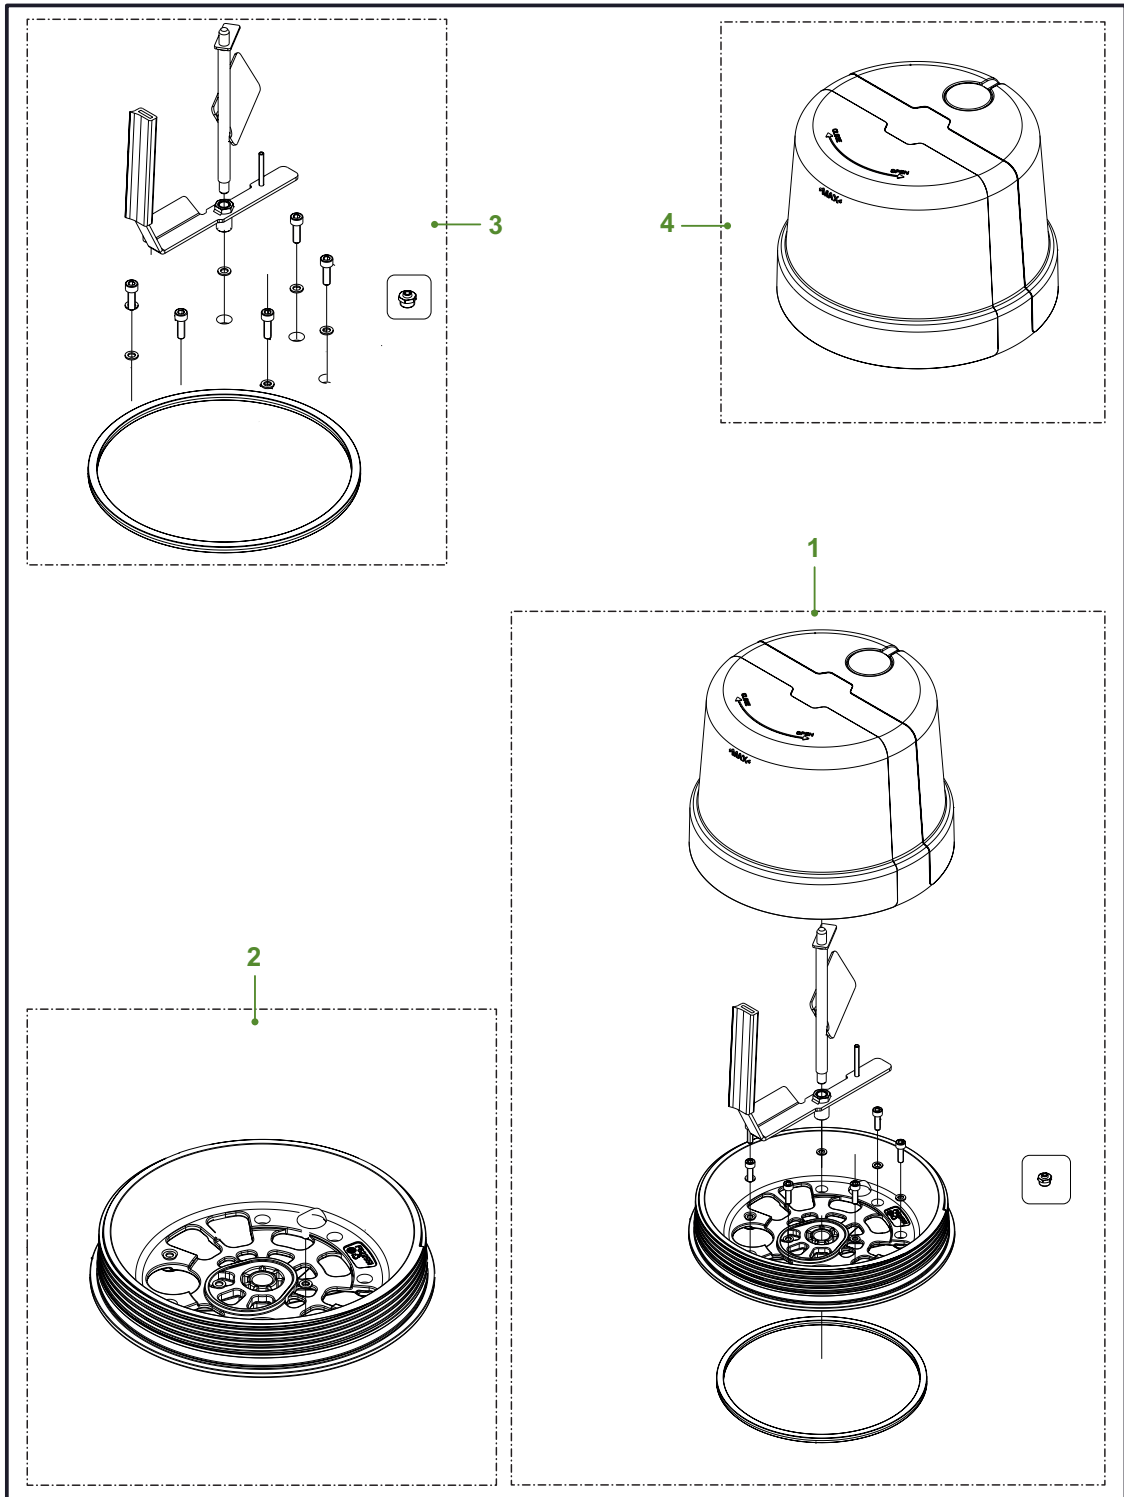

Release date: February 2023

1.17 GPA-GPA+ Upper Modules

<i>Pos</i>	<i>Part no.</i>	<i>Description</i>
1	F744983	5L Paddle module kit
2	F632552	GP/GT bearing support PAD CPL
3	F745029	5L paddle parts kit
4	F624986	5L tapered reservoir CPL

Release date: February 2023