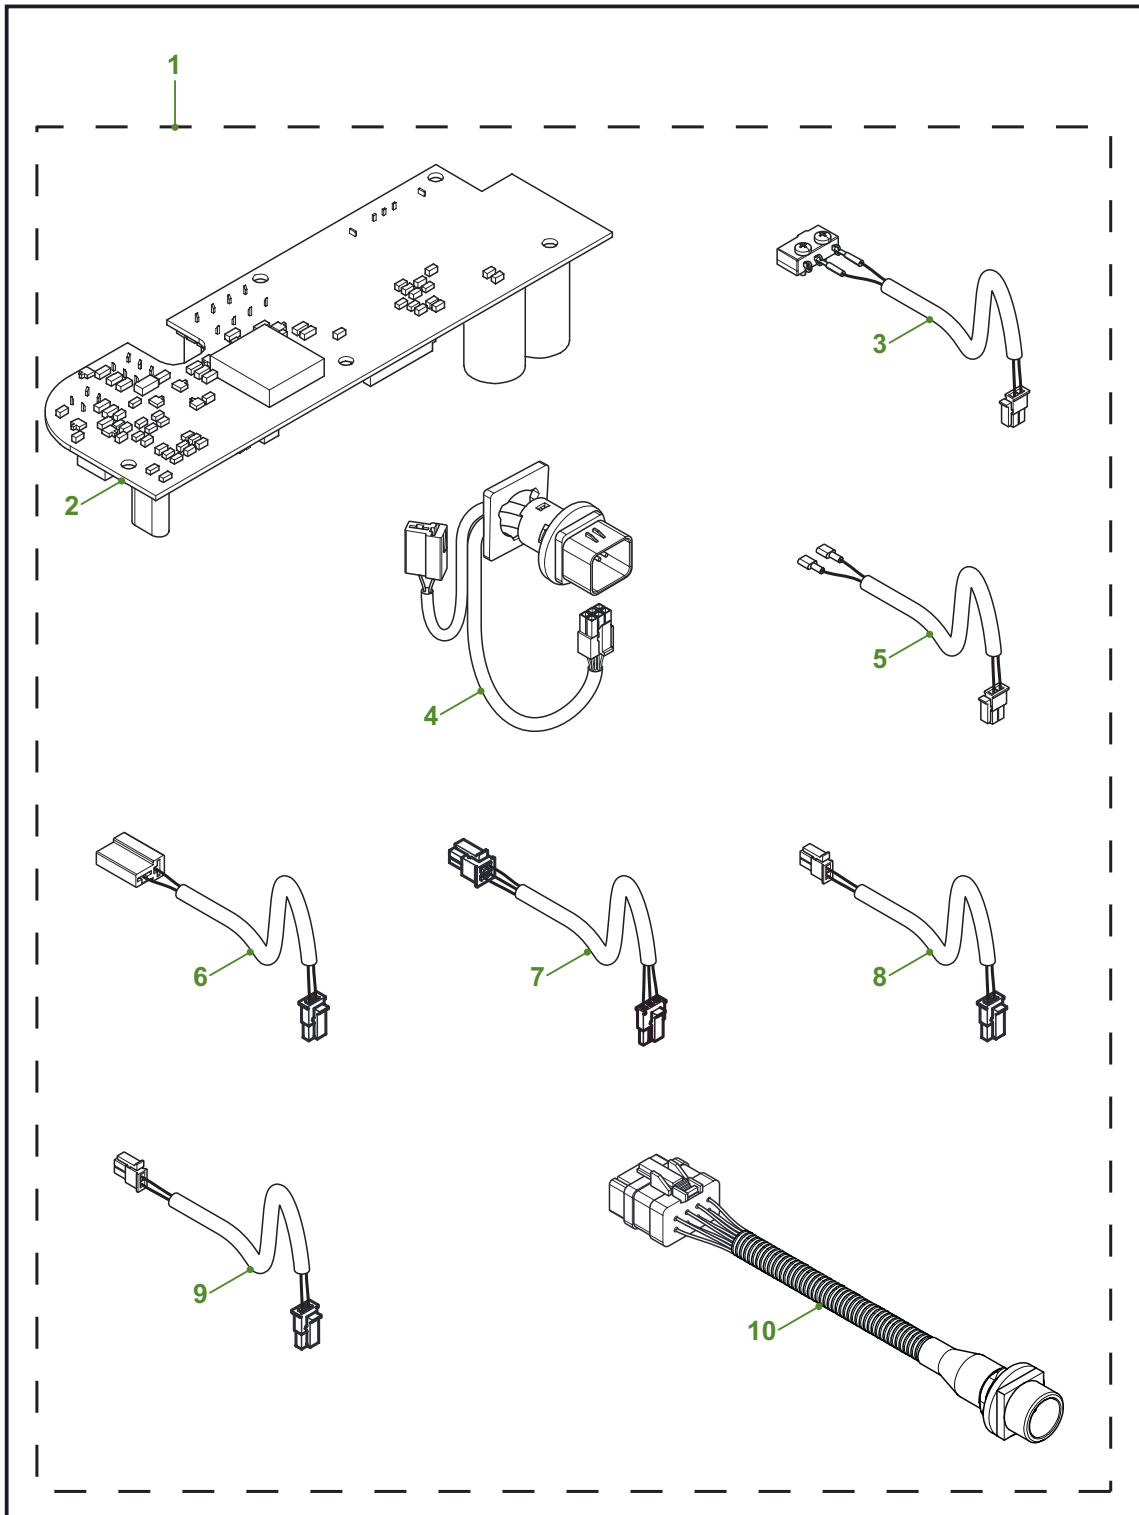

Release date: February 2023

1.26 Repair kit TriPlus-2 -> TriPlus-3 timer (truck)

<i>Pos</i>	<i>Part no.</i>	<i>Description</i>	<i>Pos</i>	<i>Part no.</i>	<i>Description</i>
1	F212093	Repair kit complete	6	F212089	Cable pump motor
2	F130186	Timer 12 /24 Vdc	7	F212090	Cable revolution sensor
3	F170210	Test switch kit	8	F212091	Cable low level sensor
4	F129100	TriPlus-3 cable truck	9	F212092	Cable release valve
5	F129114	Cable 3-way valve (2x)	10	F129671	TriPlus-2 -> 3 cable

1.27 Repair kit TriPlus-2 -> TriPlus-3 timer (trailer)

<i>Pos</i>	<i>Part no.</i>	<i>Description</i>	<i>Pos</i>	<i>Part no.</i>	<i>Description</i>
1	F212094	Repair kit complete	6	F212089	Cable pump motor
2	F130186	Timer 12 /24 Vdc	7	F212090	Cable revolution sensor
3	F170210	Test switch kit	8	F212091	Cable low level sensor
4	F129101	TriPlus-3 cable trailer	9	F212092	Cable release valve
5	F129114	Cable 3-way valve (2x)	10	F129671	TriPlus-2 -> 3 cable