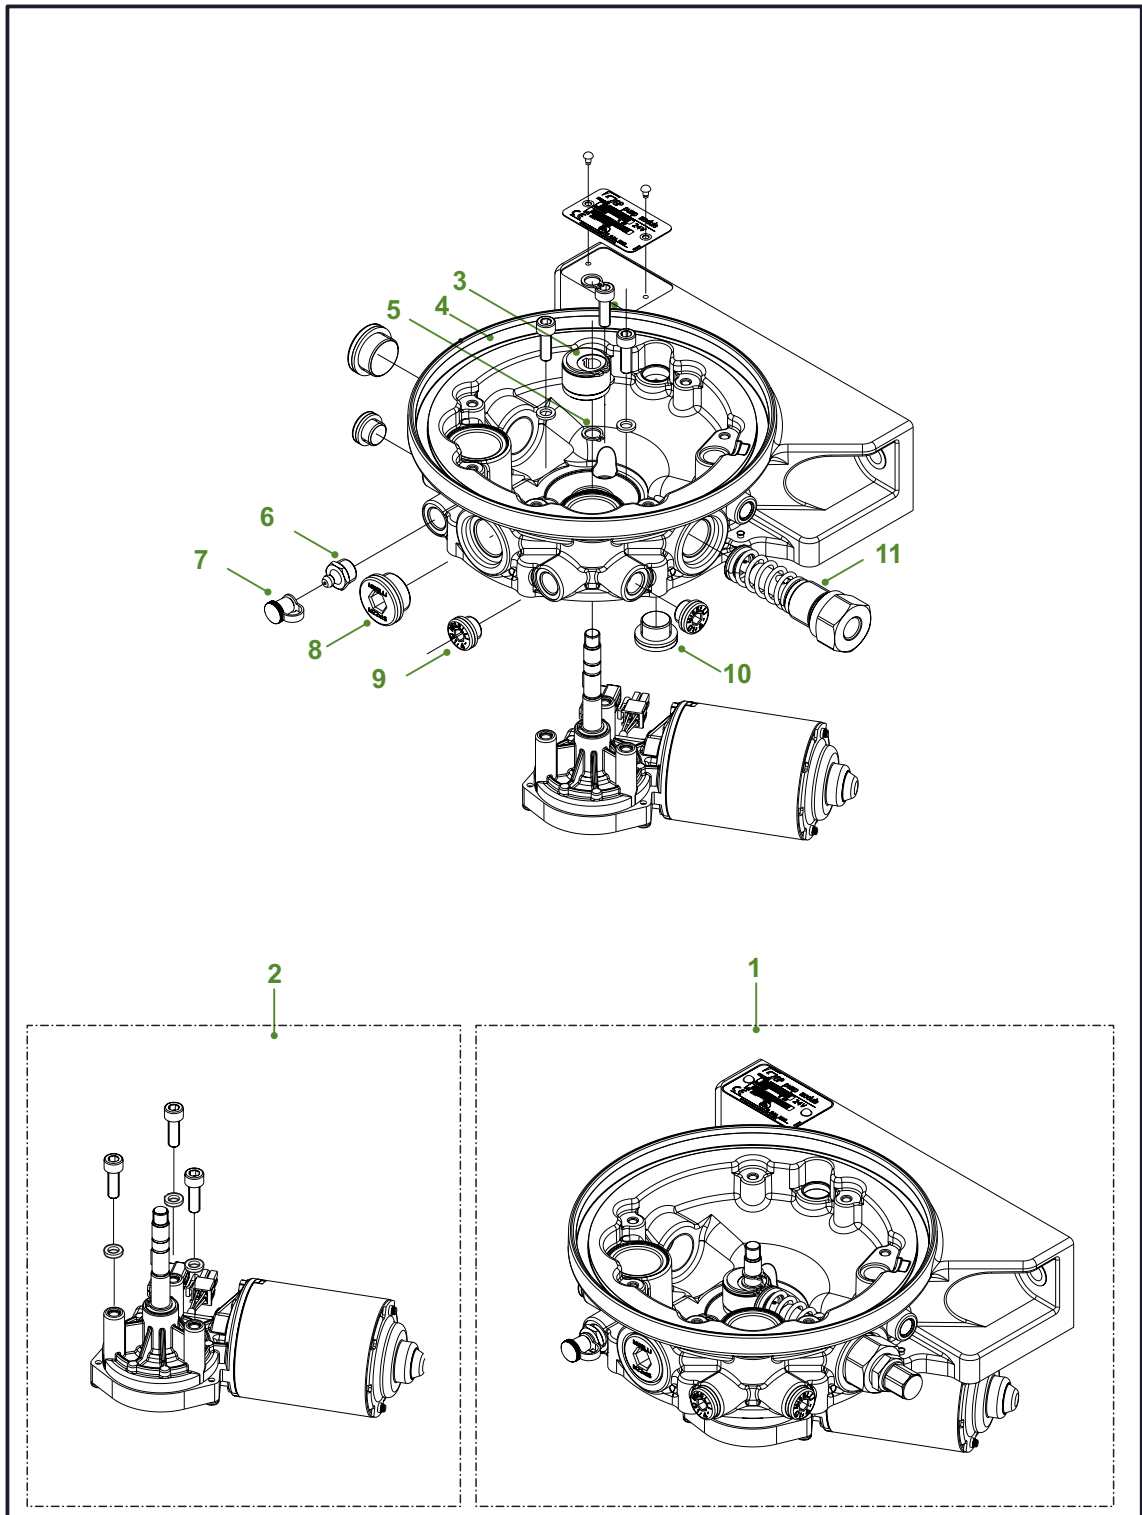

Release date: February 2023

1.15 GPA-GPA+ Central Modules

<i>Pos</i>	<i>Part no.</i>	<i>Description</i>
1	F624337	GP pump module 12V-6-3.1
	F623365	GP pump module 24V-6-3.1
2	F771759	Kit gearmotor 12V GP
	F771760	Kit gearmotor 24V GP
3	F624316	Assembled cam
4	F690692	GP pump body CPL
5	F110120	Uni 7435 ring 9
6	F606528	S-greaser 1/4" Gas
7	F604614	Dustcap filler coupling PI6L
8	F624773	Plug with gasket M22x1.5-PA66
9	F647014	Plug with gasket G1/4"-PA66
10	F647112	Plug with gasket M16x1.5-PA66
11	F622552	GP pumping unit 6

Release date: February 2023