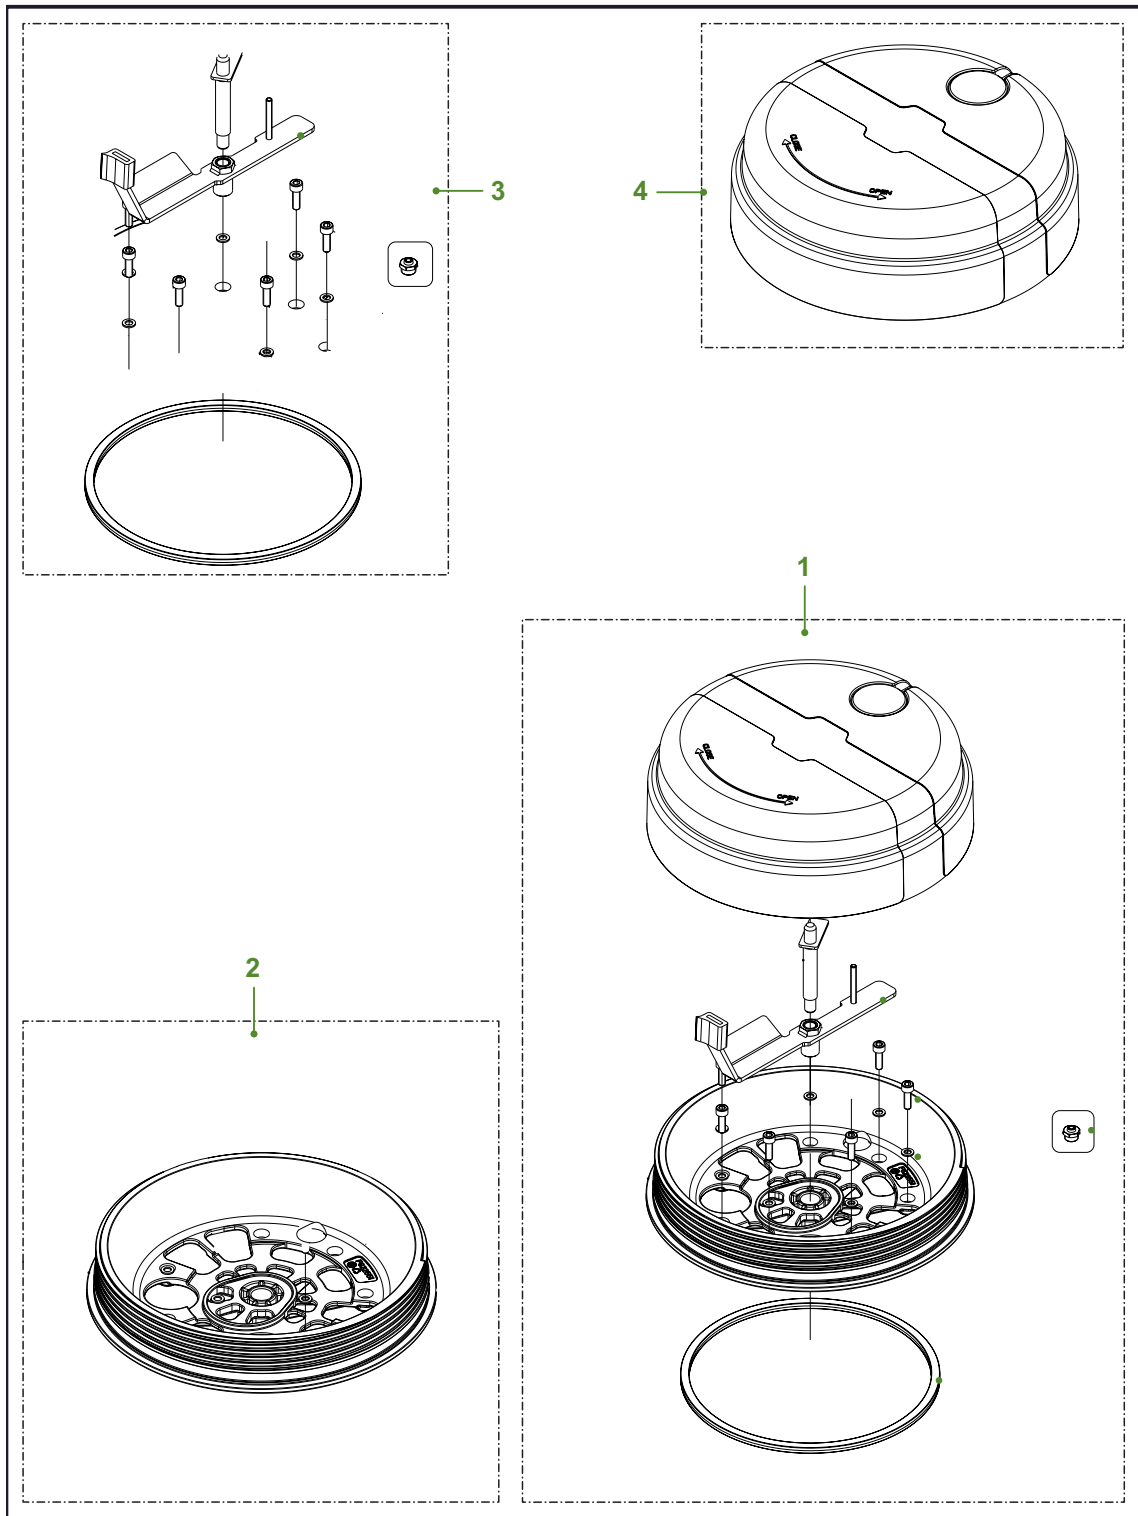

Release date: February 2023

1.16 GPA-GPA+ Upper Modules

<i>Pos</i>	<i>Part no.</i>	<i>Description</i>
1	F744996	2.5L Paddle module kit
2	F632552	GP/GT bearing support PAD CPL
3	F745030	2.5L paddle parts kit
4	F627815	2.5L tapered reservoir CPL

Release date: February 2023