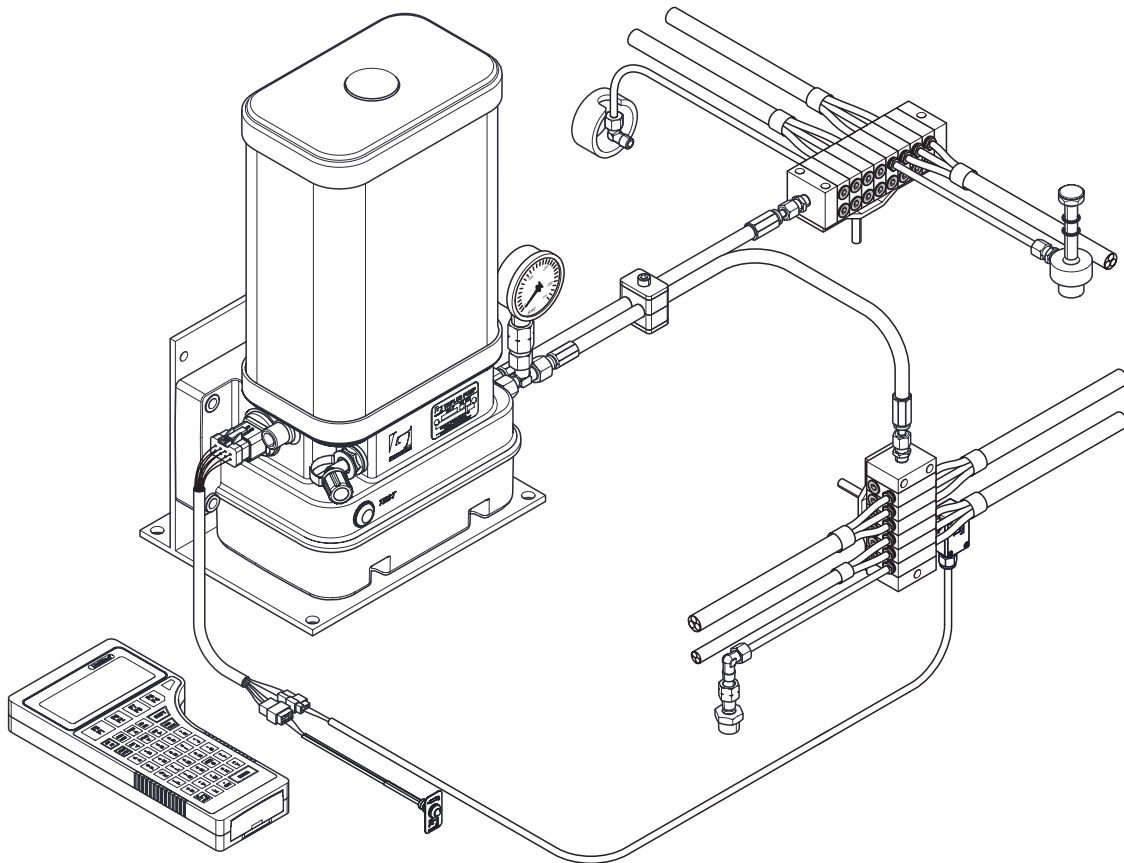

Automatic Progressive Greasing Systems

Pos	Part no.	Description
19	F604951	Male stud coupling M10x1 - ø6mm Zn/Ni
20	F604952	Male stud elbow M10x1 - ø6mm Zn/Ni
21	F604956	Bracket 3 - 10 middle blocks Zn/Ni
	F604957	Bracket 4 - 12 middle blocks Zn/Ni
22	F604907	L- bracket 3 - 10 middle blocks Zn/Ni
23	F604961	Bolt kit M5x45 Zn/Ni

Release date: February 2023

4. DIAGNOSTIC TOOLS

Release date: February 2023