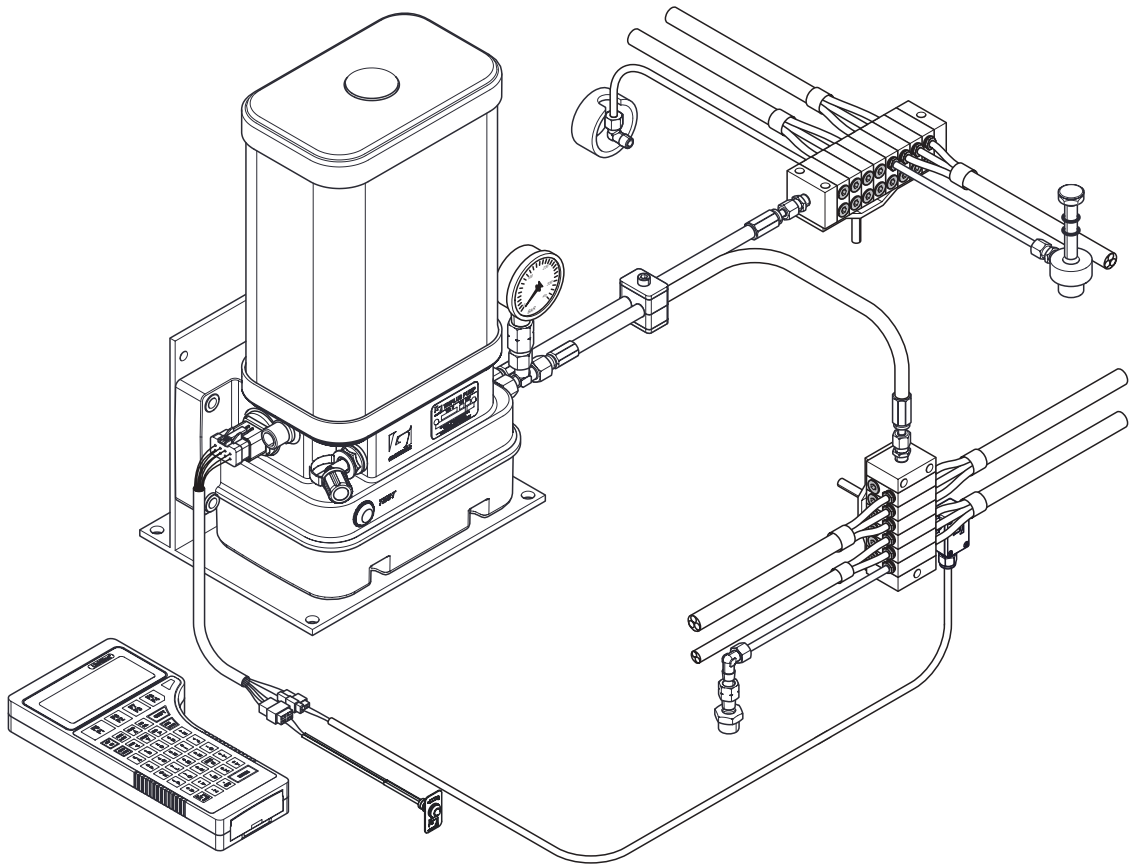

Parts Manual

Automatic Progressive Greasing Systems

F213259R18

All rights reserved. No part of this manual may be copied and/or published by means of printing, photocopying, microfilm or by any other means without prior written permission from Groeneveld. This applies also to the drawings and diagrams appended.